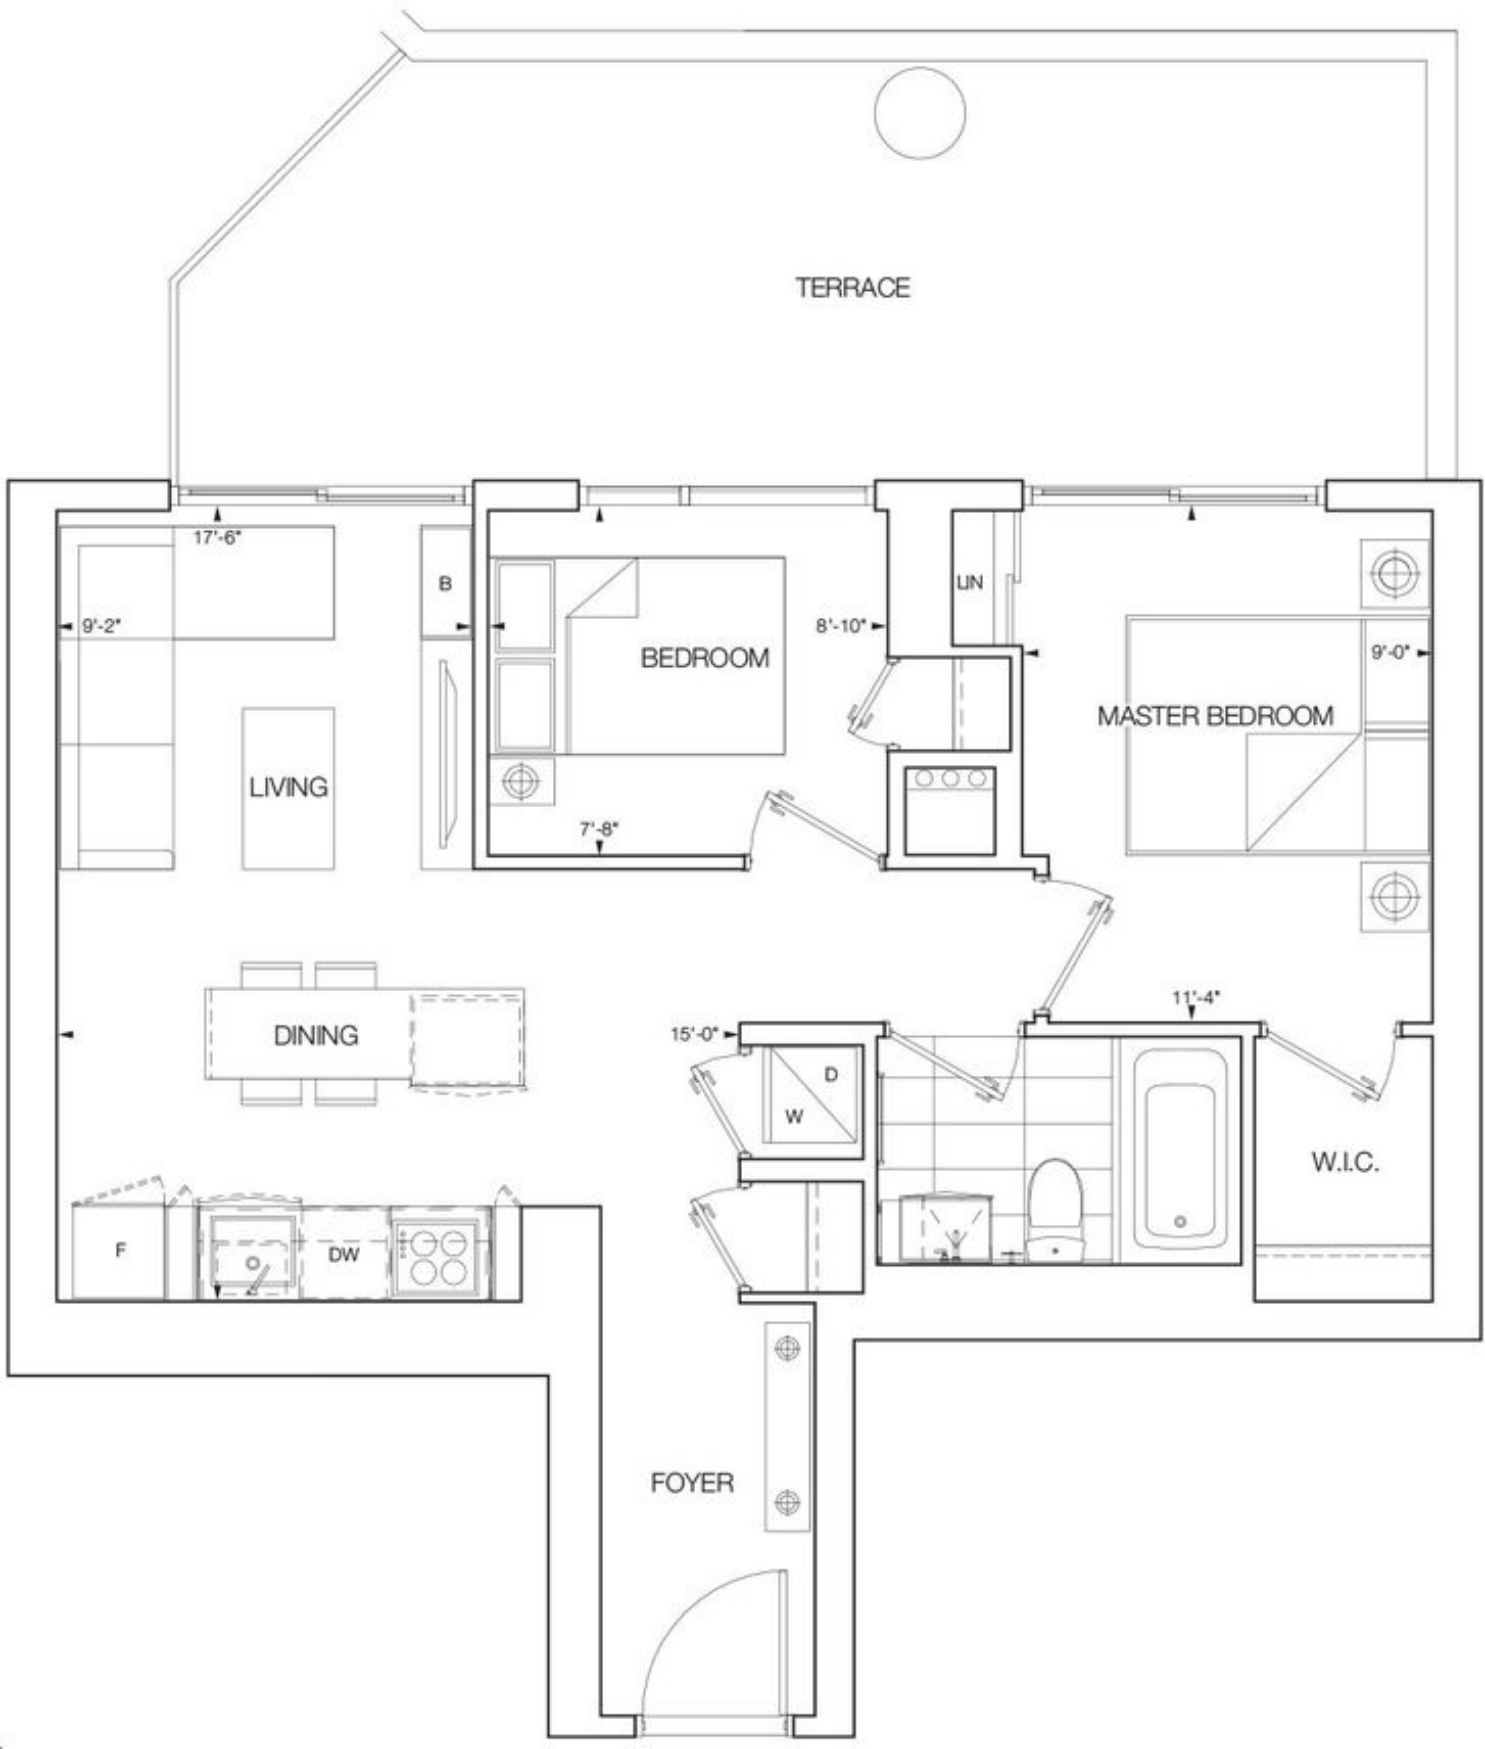

LIVING

DINING

DW

F

GLASS

BEDROOM

FOYER

12'-0"

8'-8"

8'-3"

9'-11"

12'-0"

17'-0"

15'-0"

9'-11"

40'-9"

JULIET BALCONY

21'-9"

10'-5"

LIVING

MASTER BEDROOM

DINING

10'-11"

8'-3"

28'-9"

9'-10"

DINING

LIVING

DW

F

W

D