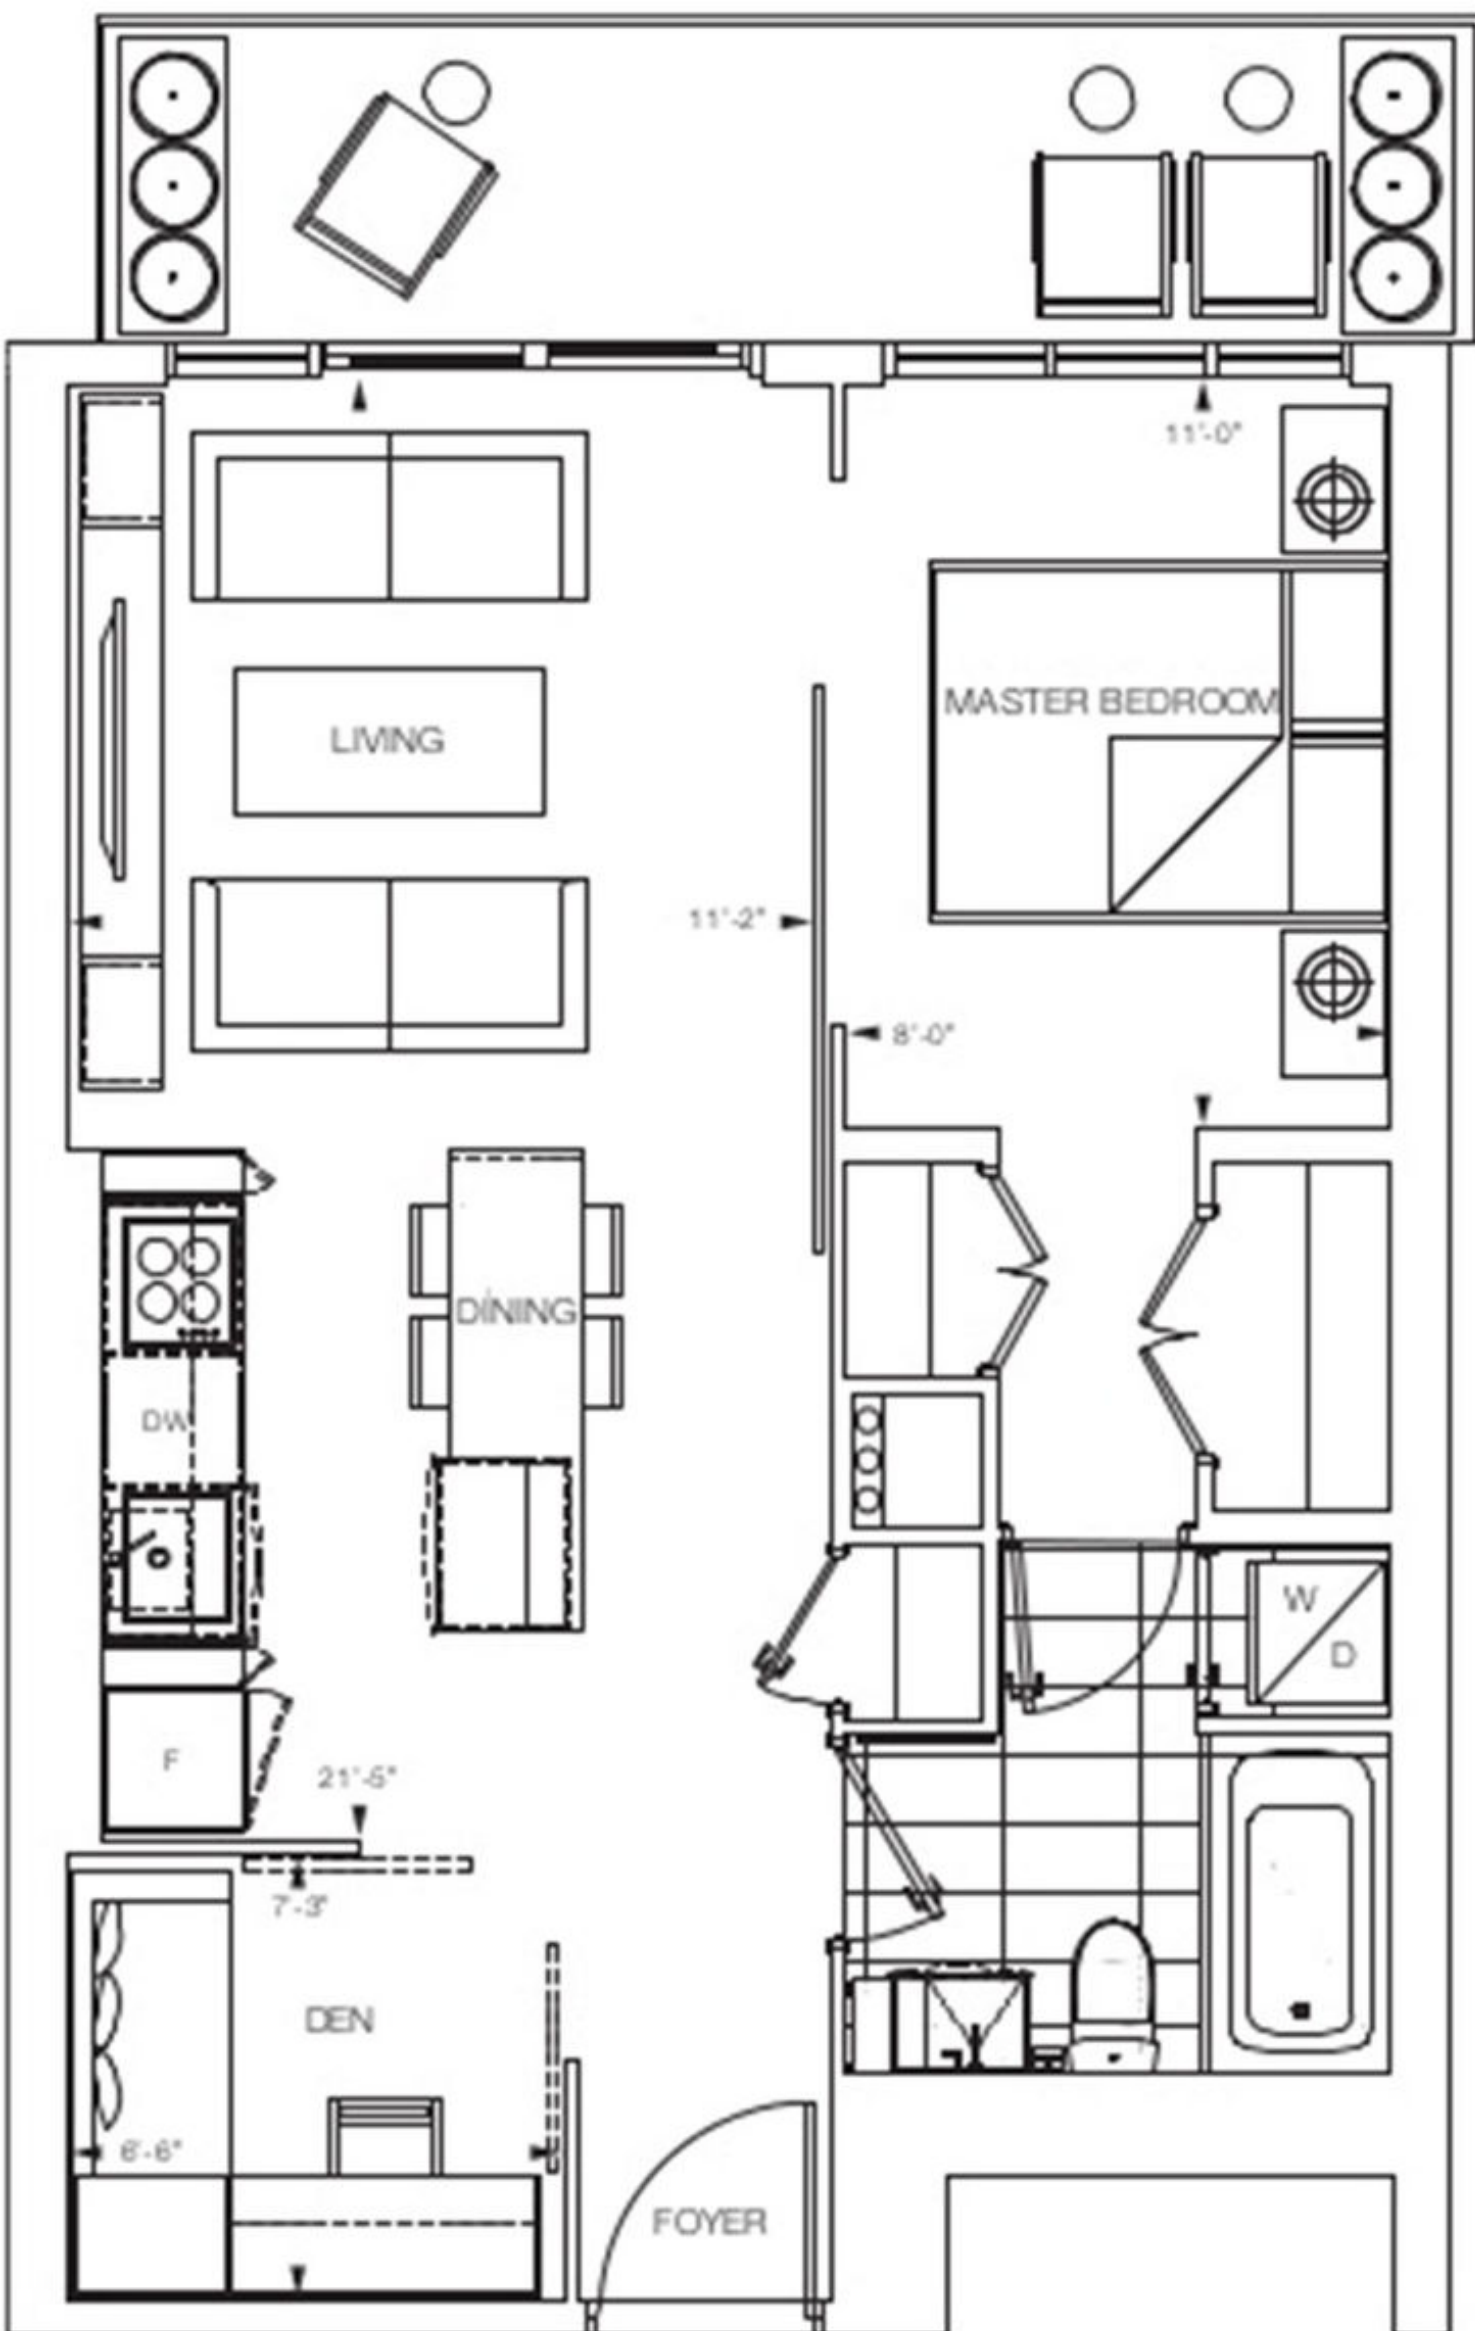

LIVING

DINING

DW

F

GLASS

BEDROOM

FOYER

12'-0"

8'-8"

8'-3"

9'-11"

12'-0"

17'-0"

15'-0"

9'-11"

40'-9"

JULIET BALCONY

21'-9"

10'-5"

LIVING

MASTER BEDROOM

DINING

10'-11"

8'-3"

28'-9"

9'-10"

DINING

LIVING

DW

F

W

D