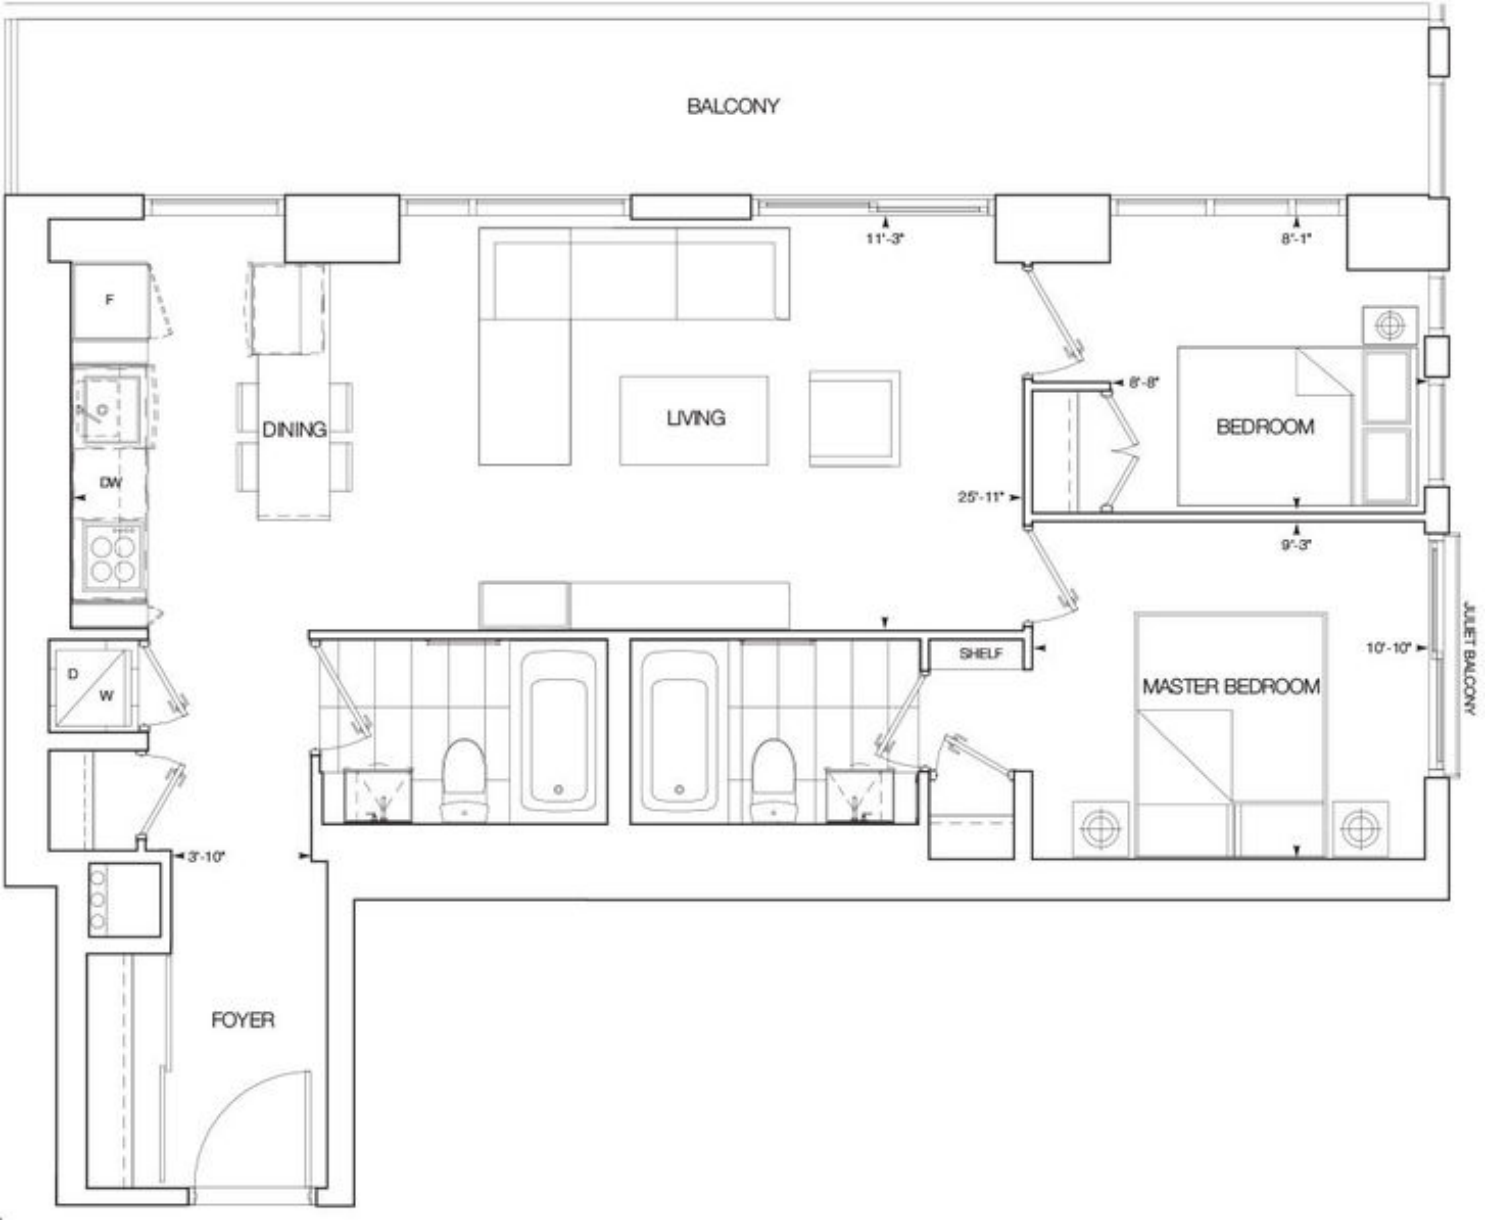

JULIET BALCONY

BALCONY

11'-3"

8'-1"

F

DINING

LIVING

BEDROOM

25'-11"

8'-8"

9'-3"

DW

D

W

SHELF

MASTER BEDROOM

10'-10"

3'-10"

FOYER

JULET BALCONY

BALCONY

TERRACE

JULIET BALCONY

11'-3"

MASTER BEDROOM

8'-5"

10'-8"

LIVING

B

B

DINING

DW