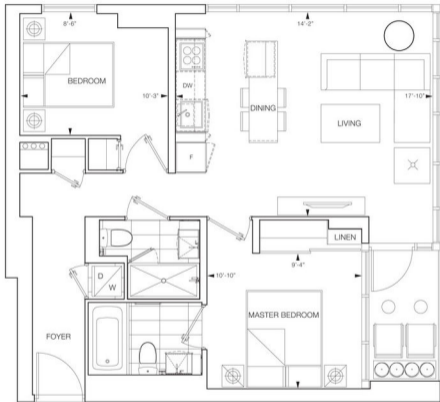

JULIET BALCONY

BALCONY

11'-3"

8'-1"

F

DINING

LIVING

BEDROOM

25'-11"

8'-8"

9'-3"

DW

D

W

SHELF

MASTER BEDROOM

10'-10"

3'-10"

FOYER

JULET BALCONY

BALCONY

TERRACE

JULIET BALCONY

11'-3"

MASTER BEDROOM

8'-5"

10'-8"

LIVING

B

B

DINING

DW