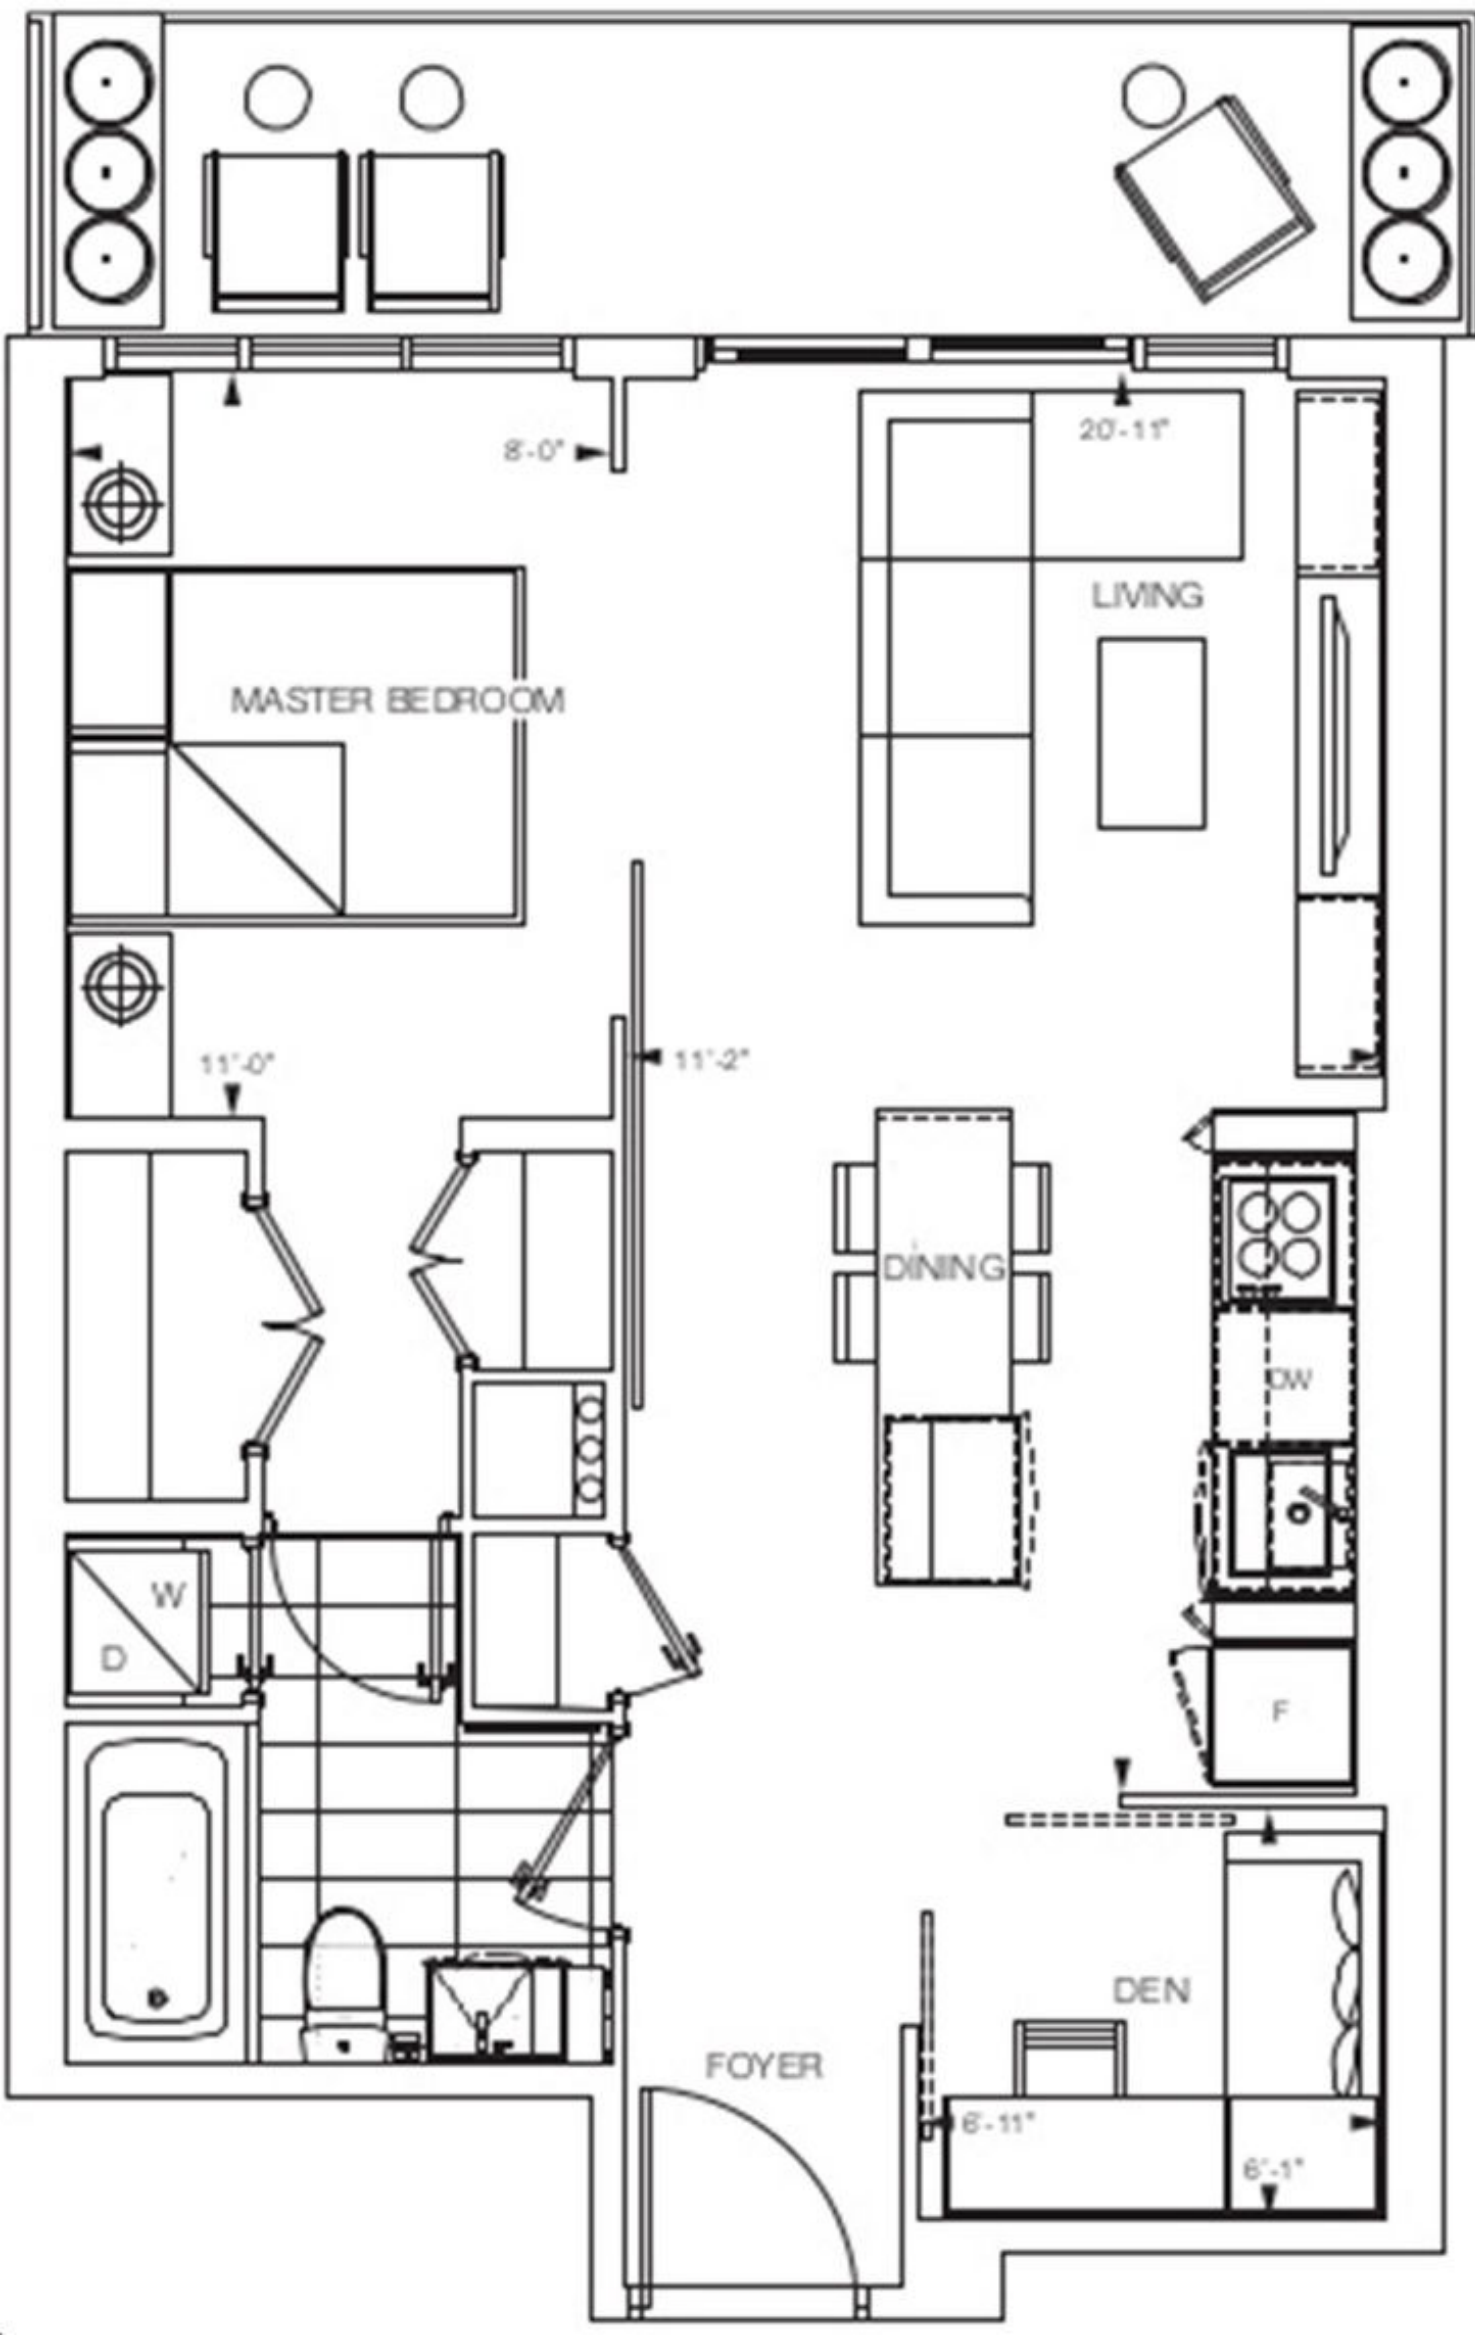

25'-11"

8'-8"

9'-3"

DW

D

W

SHELF

MASTER BEDROOM

JULIET BALCONY

21'-9"

10'-5"

LIVING

MASTER BEDROOM

DINING

10'-11"

8'-3"

DW

F

GLASS

7'-10"

BEDROOM

8'-7"

FOYER

W  
D

28'-9"

9'-10"

DINING

LIVING

DW

F

W

D