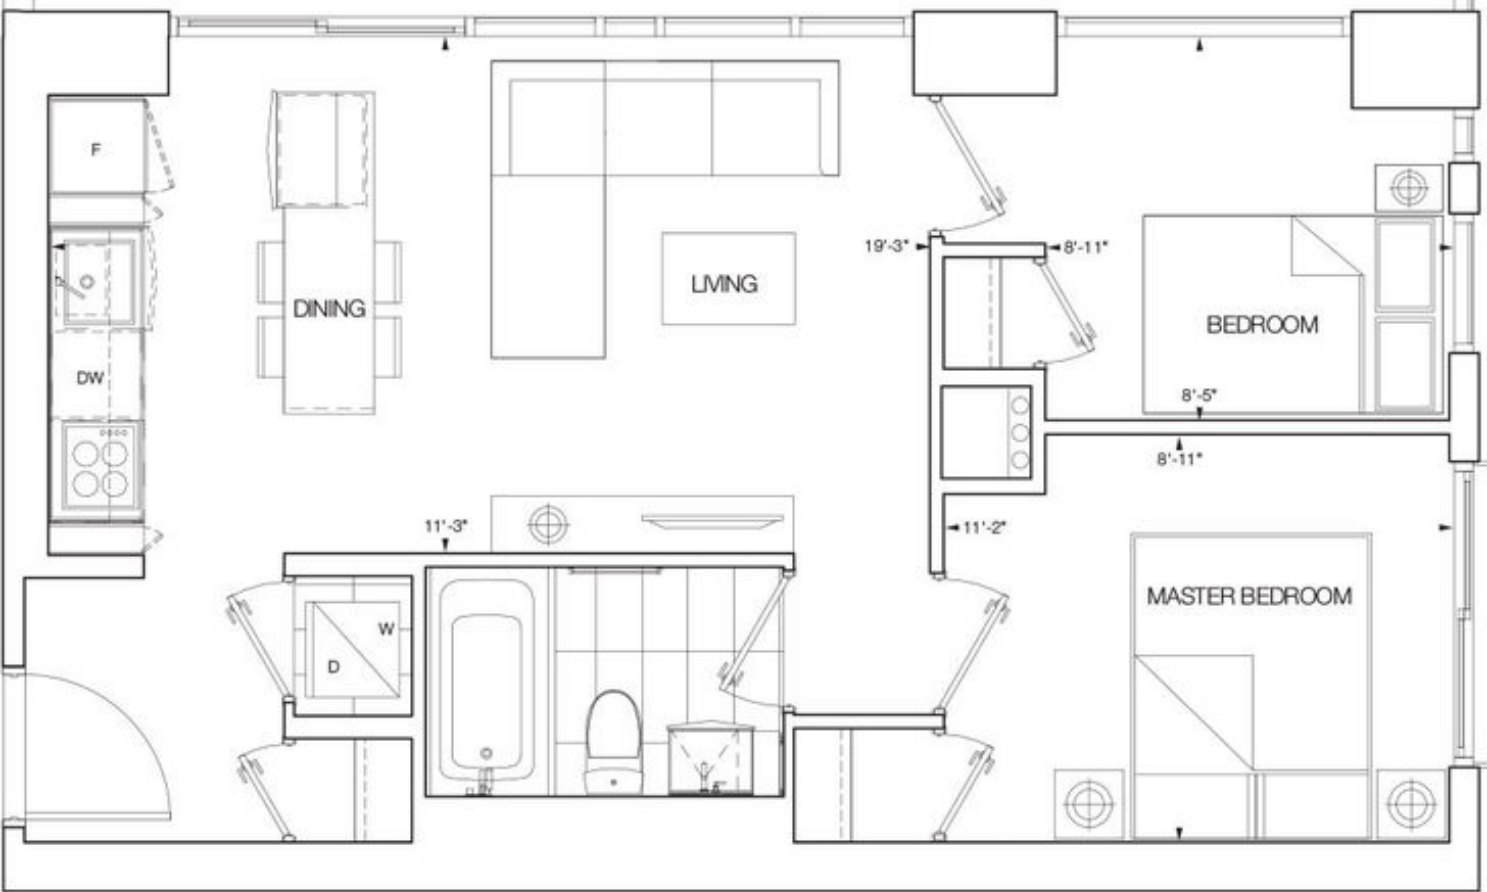

JULIET BALCONY

BALCONY

11'-3"

8'-1"

F

DINING

LIVING

BEDROOM

25'-11"

8'-8"

9'-3"

DW

D

W

SHELF

MASTER BEDROOM

10'-10"

3'-10"

FOYER

JULET BALCONY

BALCONY

TERRACE

JULIET BALCONY

11'-3"

MASTER BEDROOM

8'-5"

10'-8"

LIVING

B

B

DINING

DW