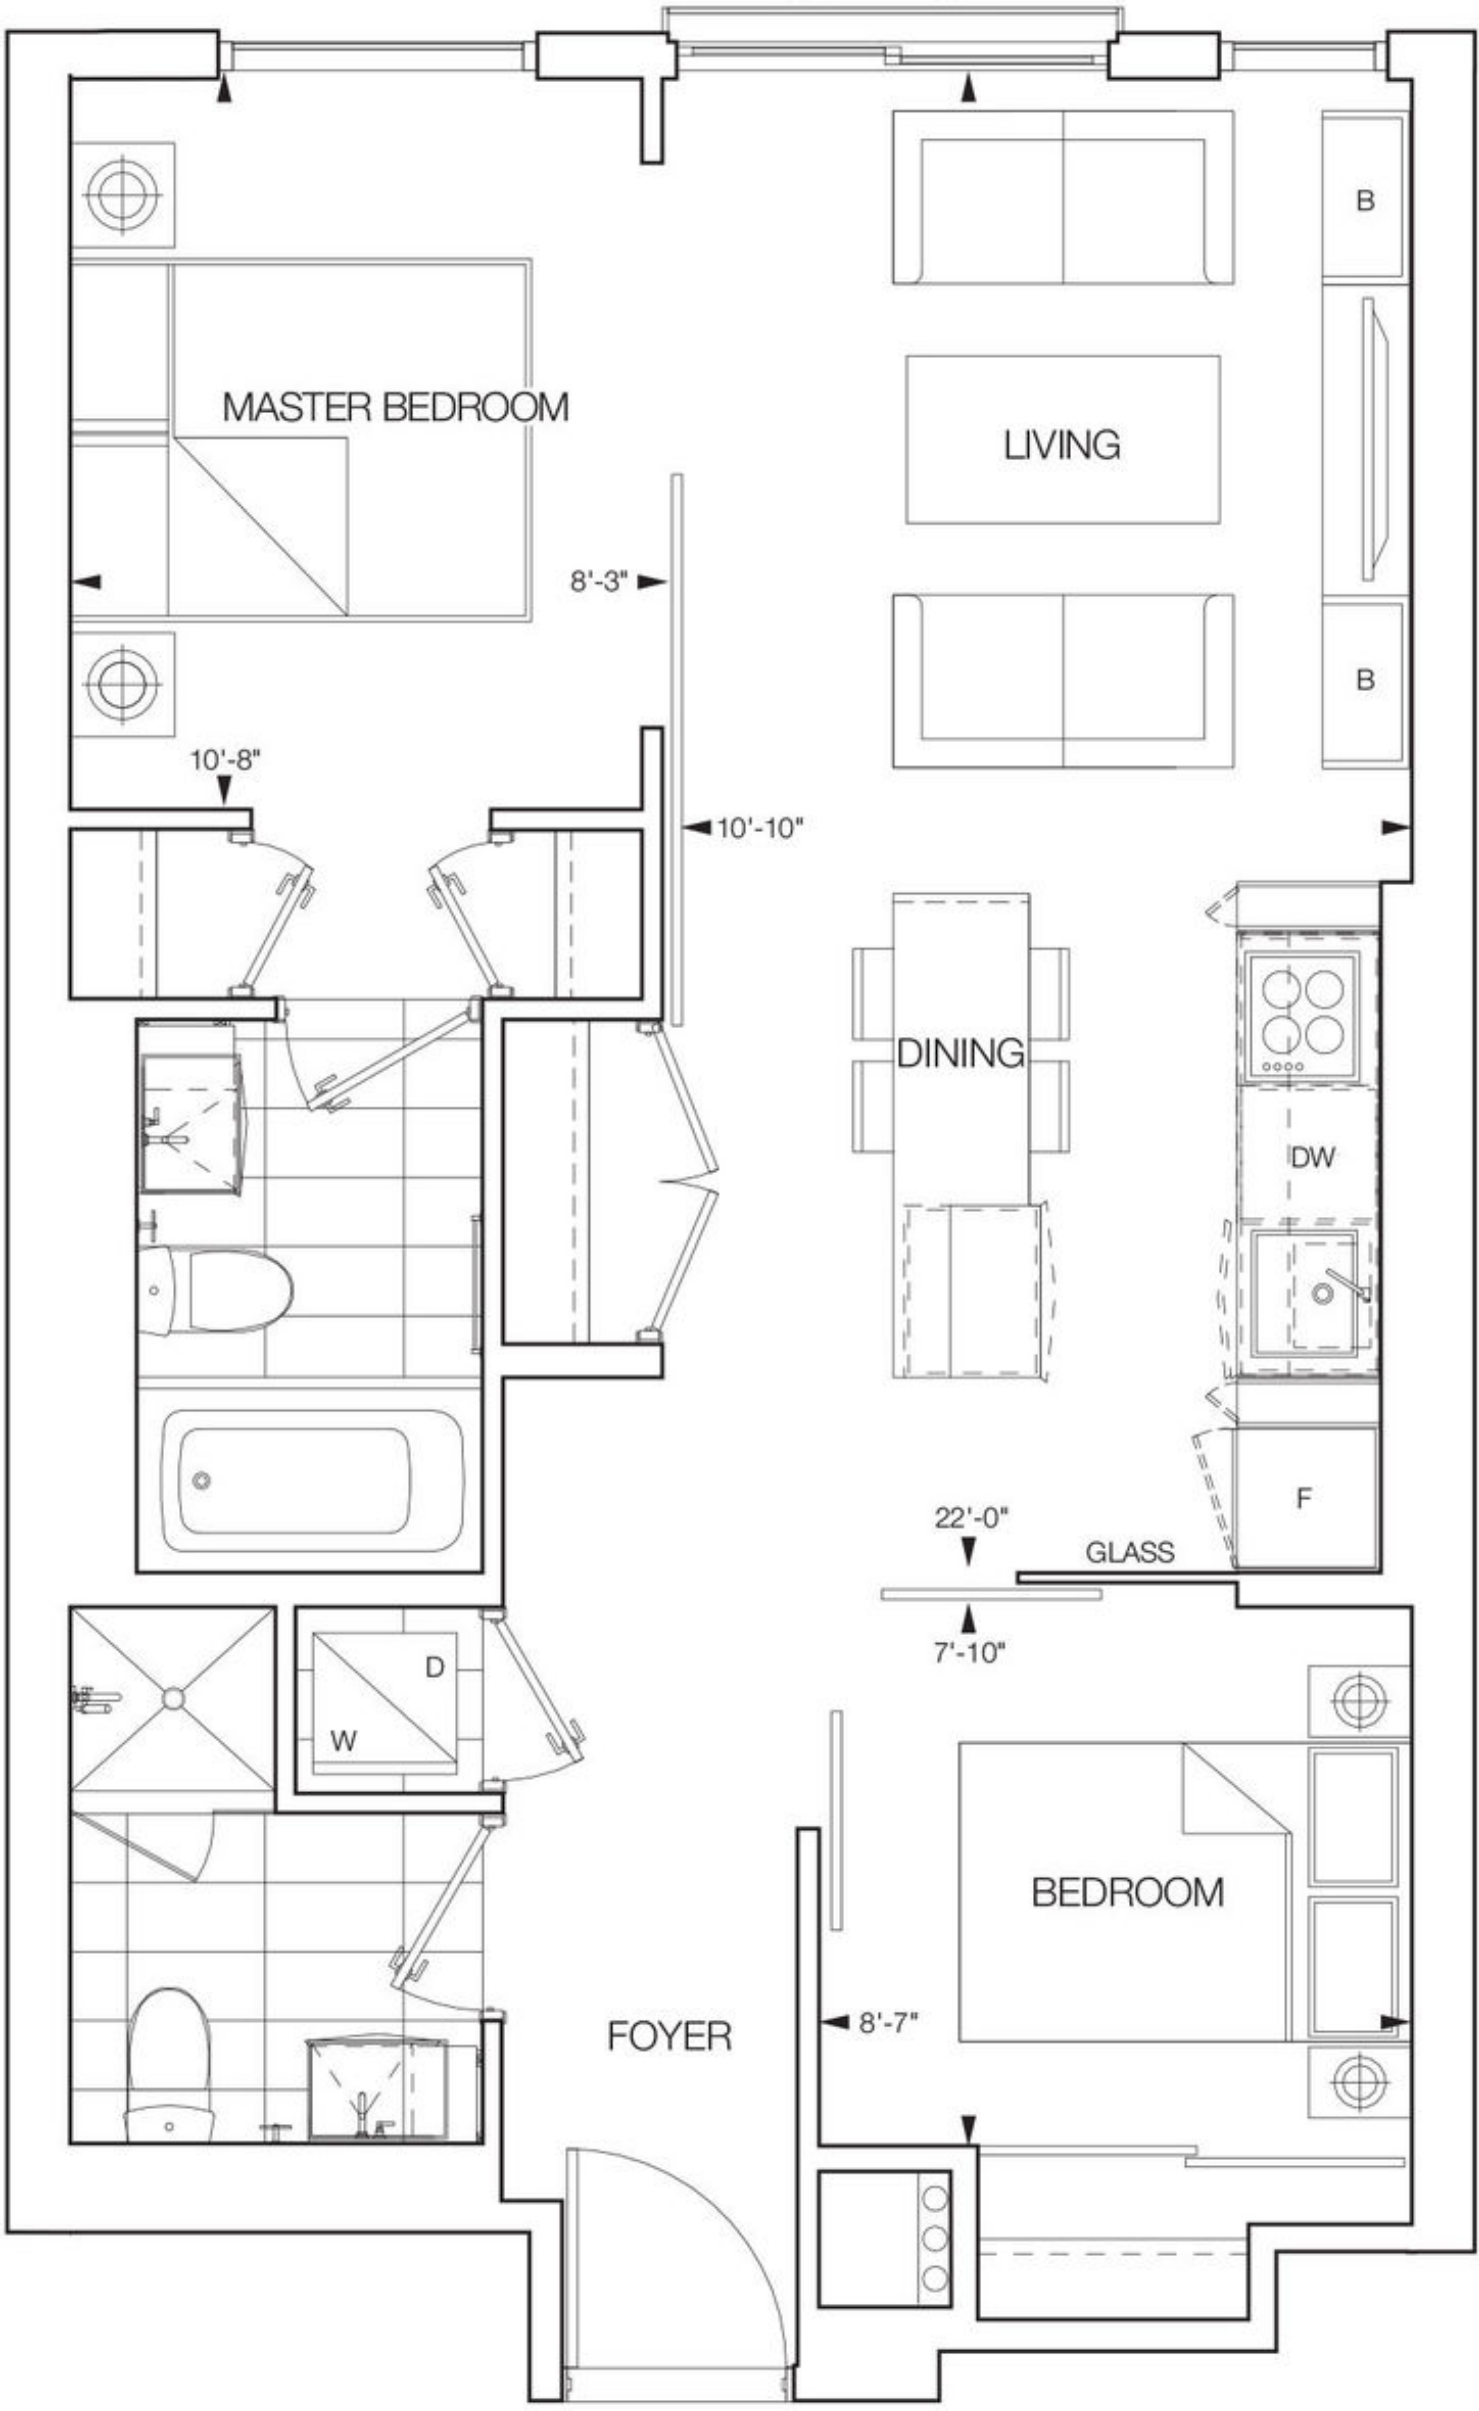

JULIET BALCONY

BALCONY

11'-3"

8'-1"

F

DINING

LIVING

BEDROOM

25'-11"

8'-8"

9'-3"

DW

D

W

SHELF

MASTER BEDROOM

10'-10"

3'-10"

FOYER

JULET BALCONY

BALCONY

TERRACE

JULIET BALCONY

11'-3"

MASTER BEDROOM

8'-5"

10'-8"

LIVING

B

B

DINING

DW