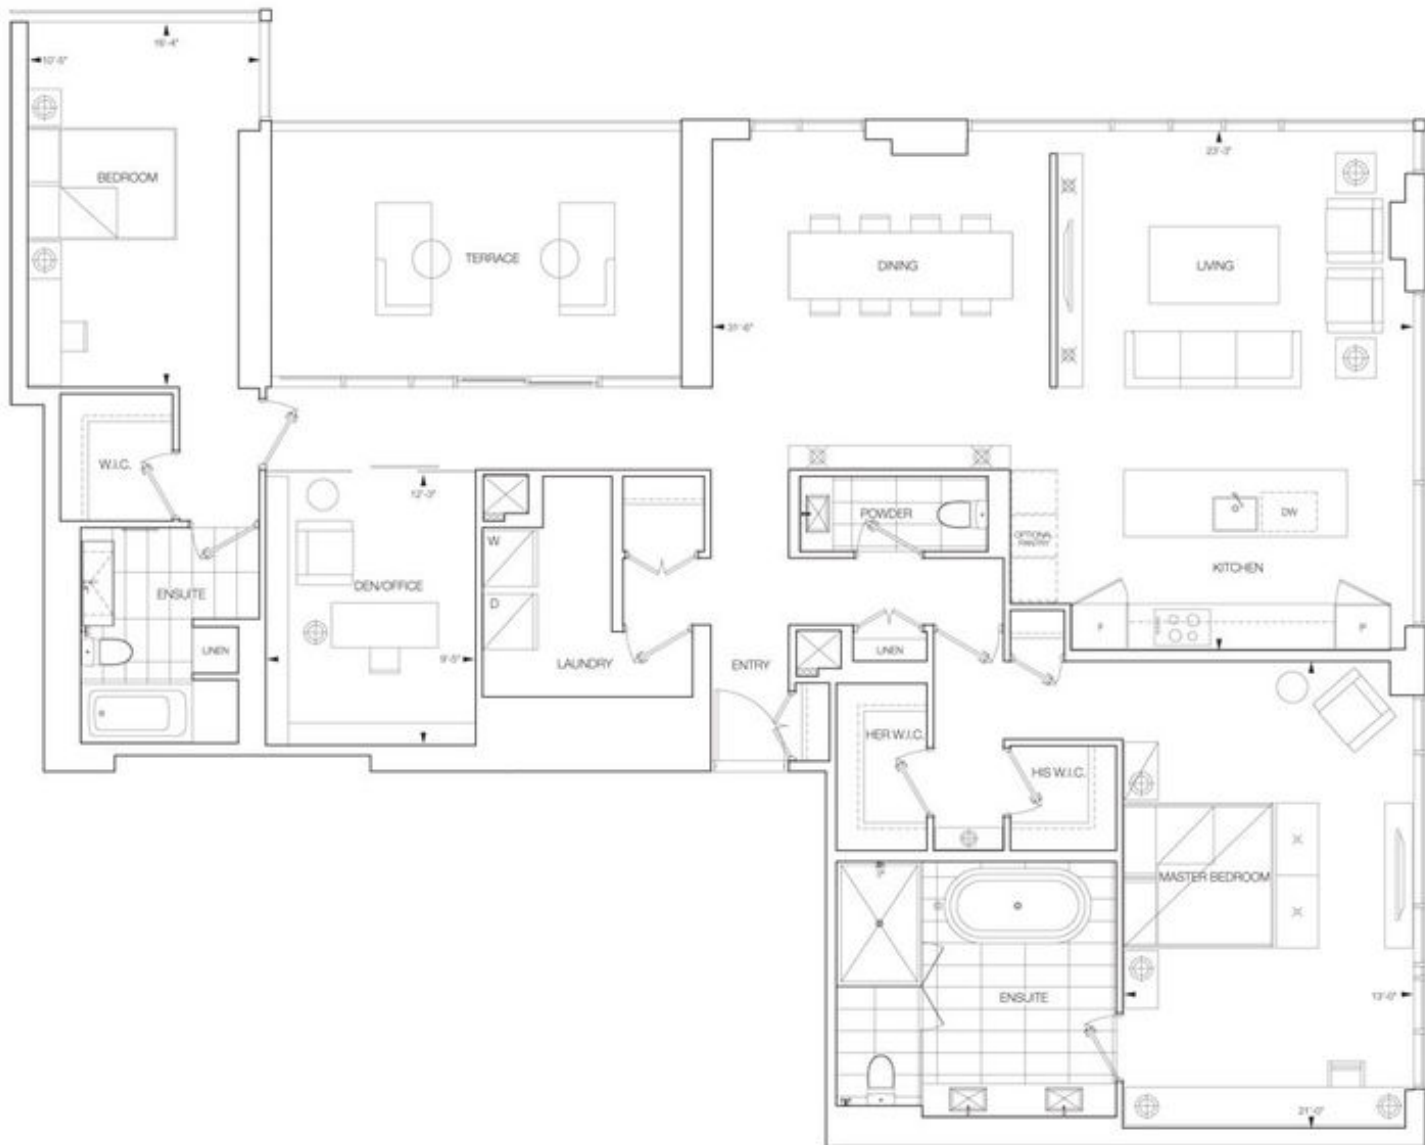

LIVING

DINING

DW

F

GLASS

BEDROOM

FOYER

12'-0"

8'-8"

8'-3"

9'-11"

12'-0"

17'-0"

15'-0"

9'-11"

40'-9"

JULIET BALCONY

21'-9"

10'-5"

LIVING

MASTER BEDROOM

DINING

10'-11"

8'-3"

28'-9"

9'-10"

DINING

LIVING

DW

F

W

D