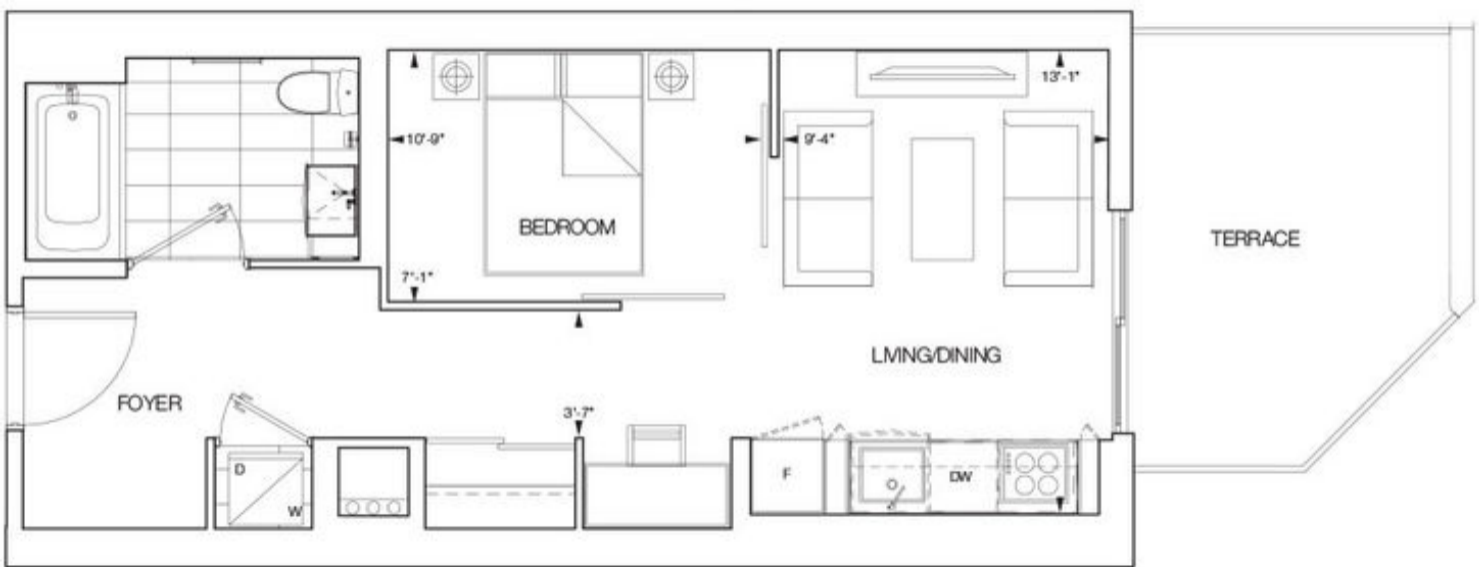

25'-11"

8'-8"

9'-3"

DW

D

W

SHELF

MASTER BEDROOM

JULIET BALCONY

21'-9"

10'-5"

LIVING

MASTER BEDROOM

DINING

10'-11"

8'-3"

DW

F

GLASS

7'-10"

BEDROOM

8'-7"

FOYER

W  
D

28'-9"

9'-10"

DINING

LIVING

DW

F

W

D