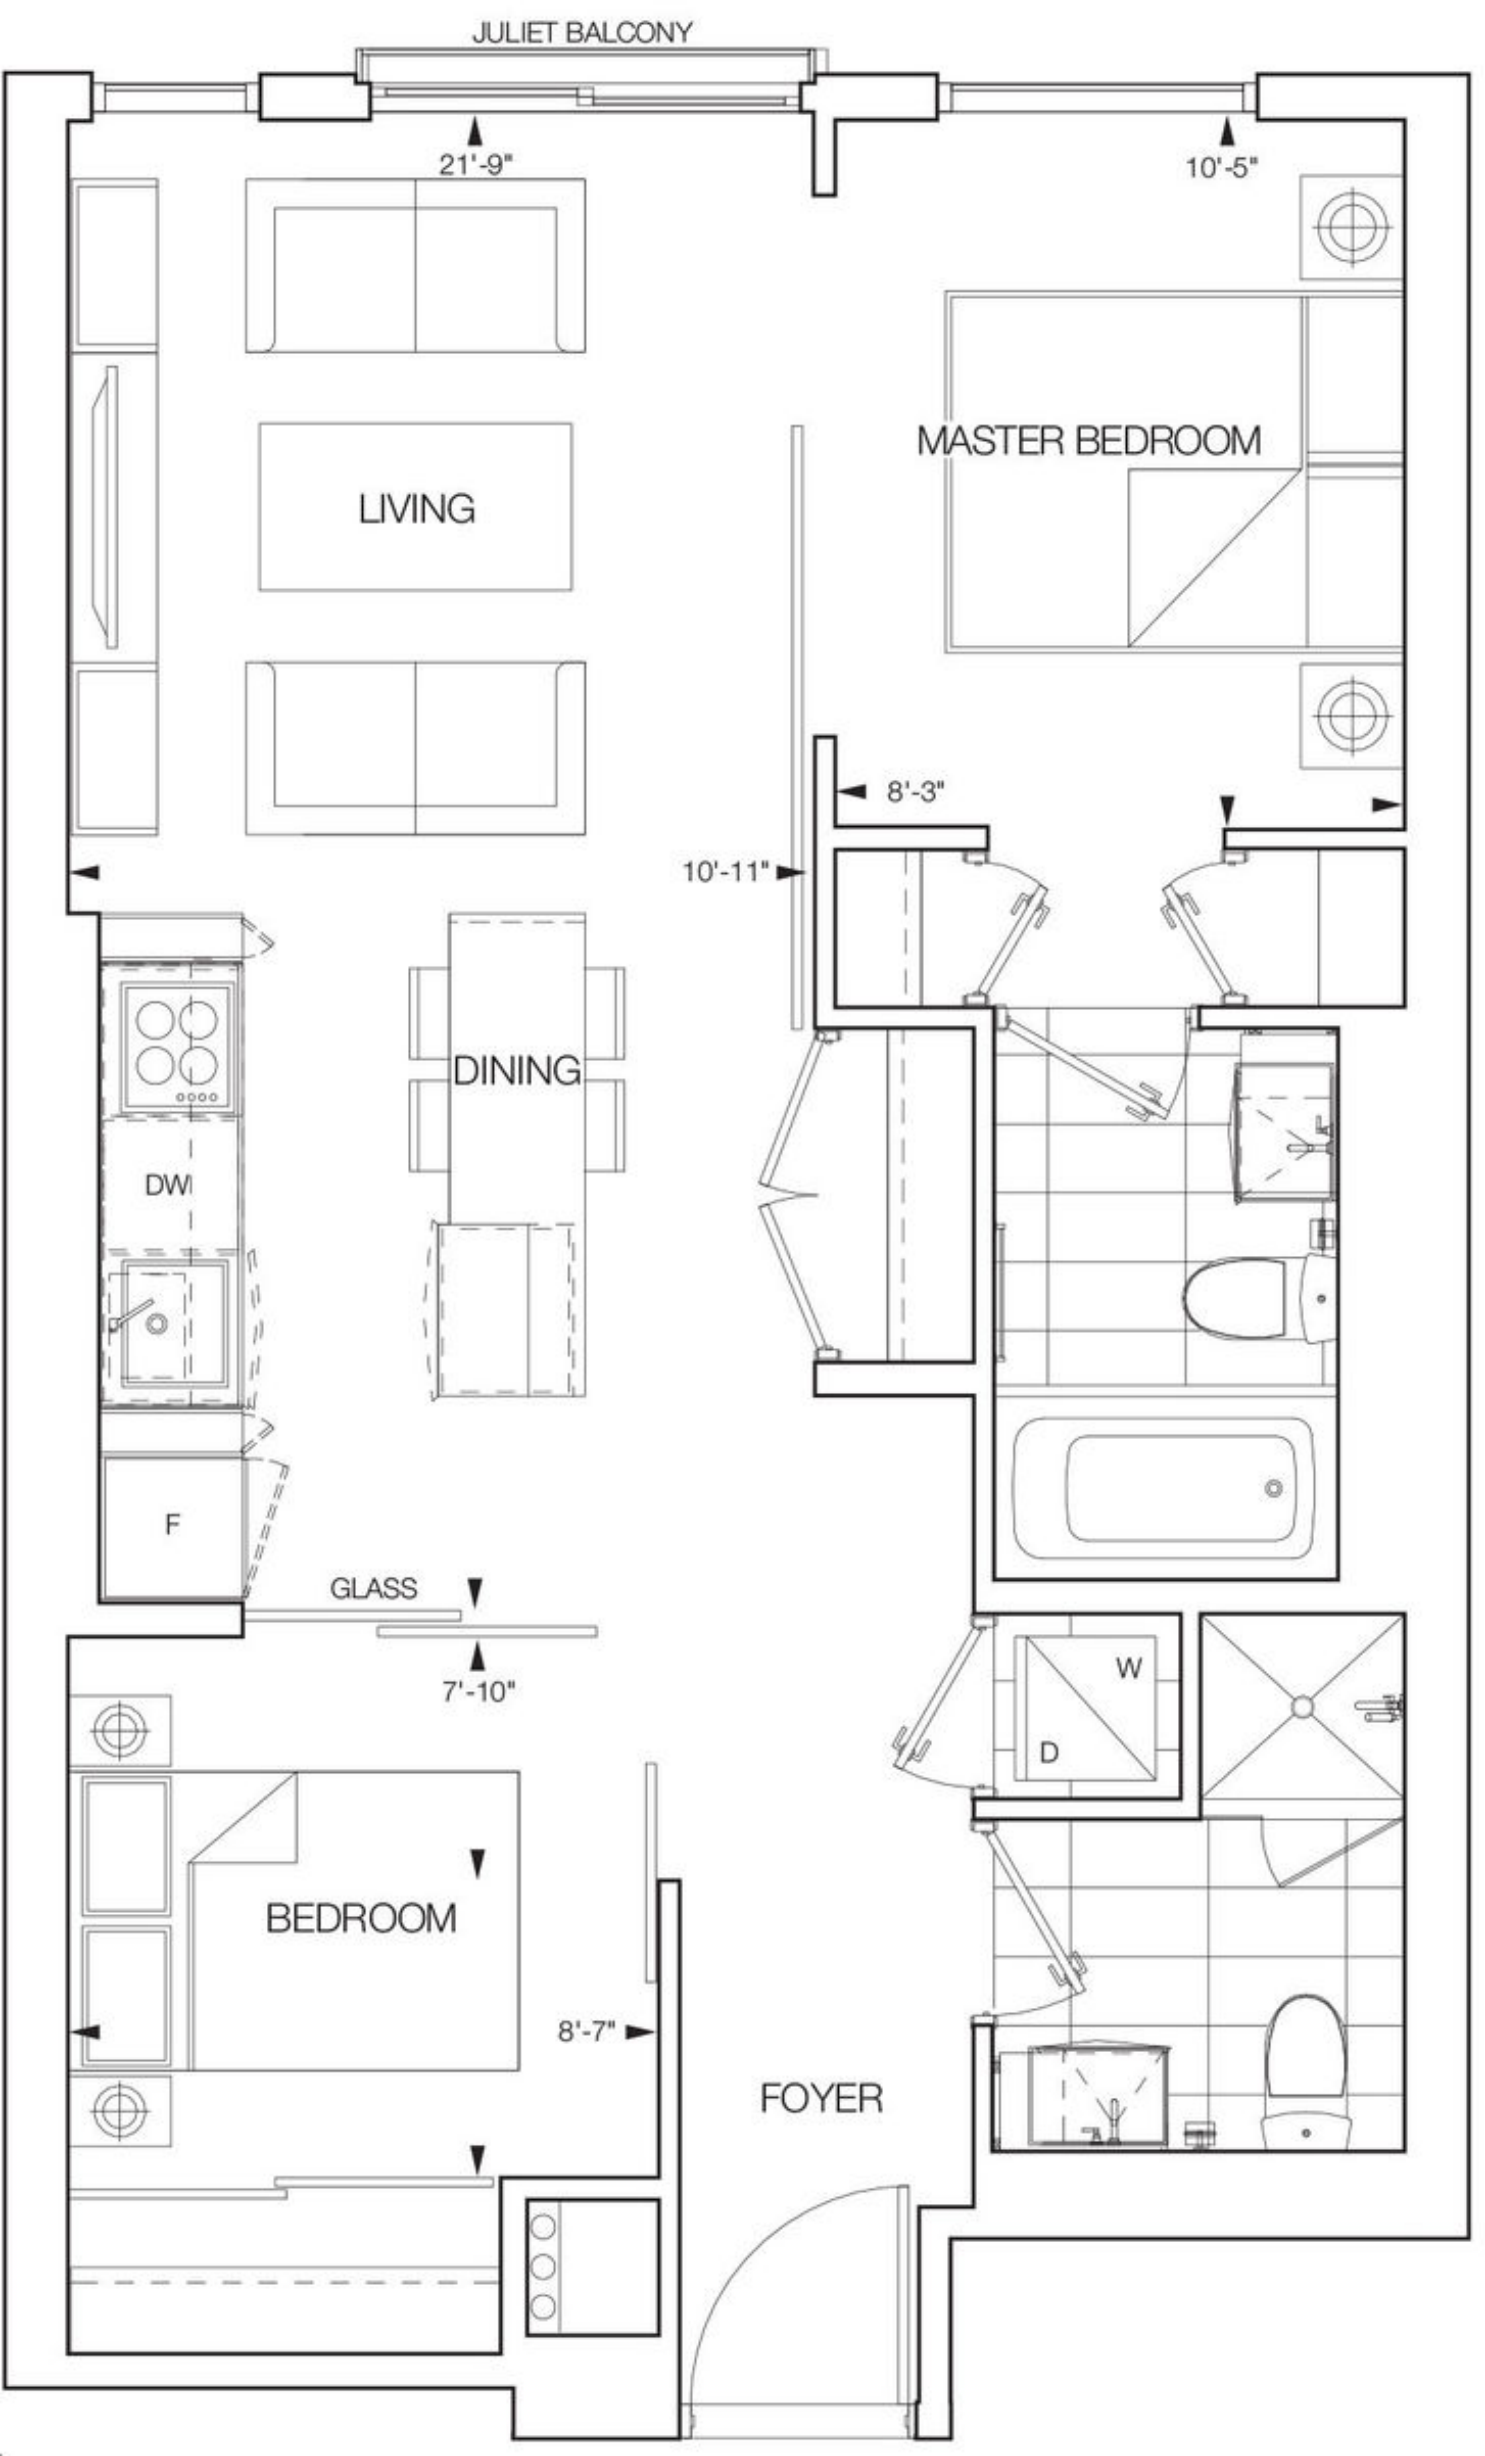

25'-11"

8'-8"

9'-3"

DW

D

W

SHELF

MASTER BEDROOM

MASTER BEDROOM

8'-5"

10'-8"

LIVING

B

B

DINING

DW

DW

F

GLASS

7'-10"

BEDROOM

8'-7"

FOYER

W  
D

28'-9"

9'-10"

DINING

LIVING

DW

F

W

D