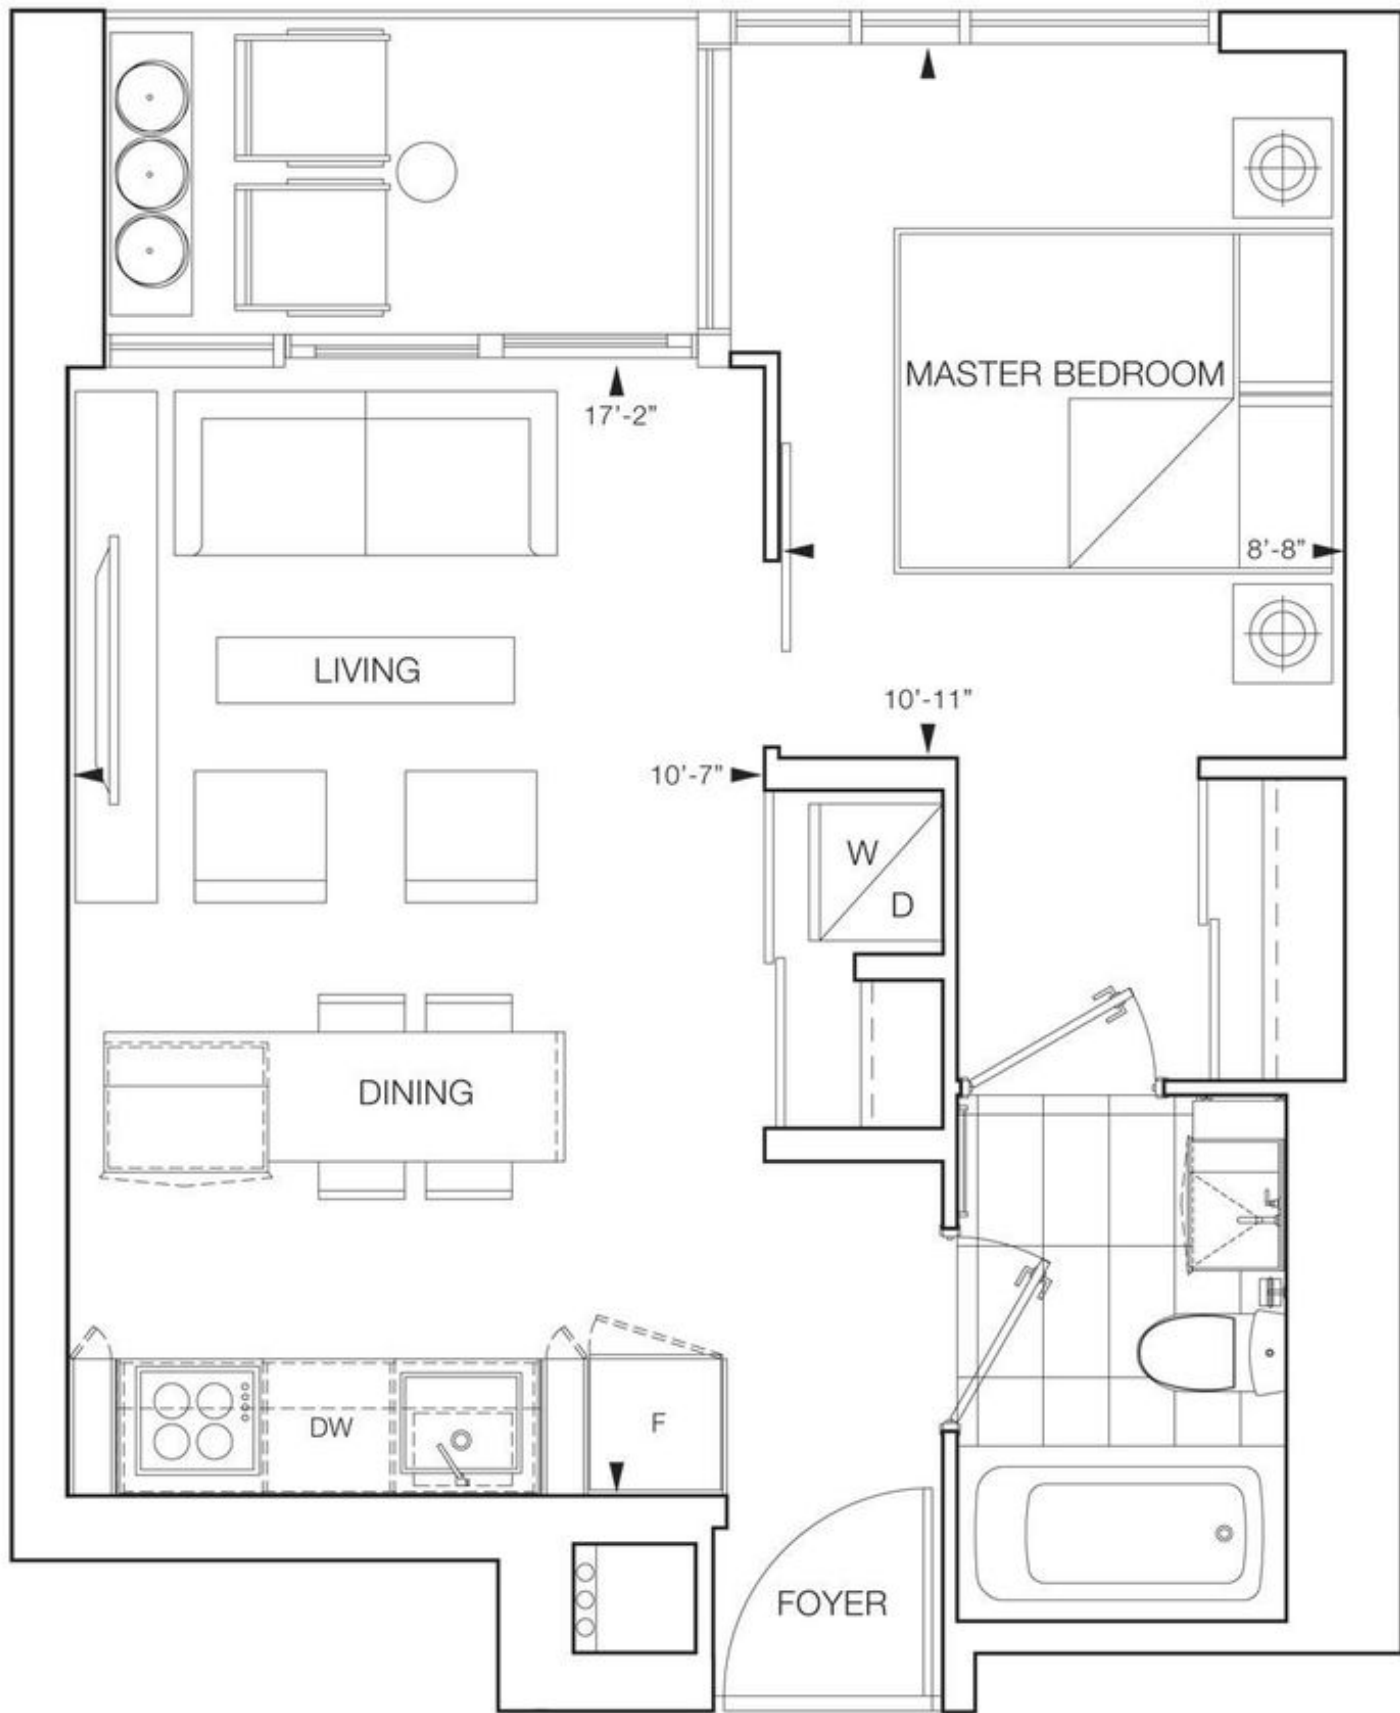

25'-11"

8'-8"

9'-3"

DW

D

W

SHELF

MASTER BEDROOM

JULIET BALCONY

21'-9"

10'-5"

LIVING

MASTER BEDROOM

DINING

10'-11"

8'-3"

DW

F

GLASS

7'-10"

BEDROOM

8'-7"

FOYER

W  
D

28'-9"

9'-10"

DINING

LIVING

DW

F

W

D