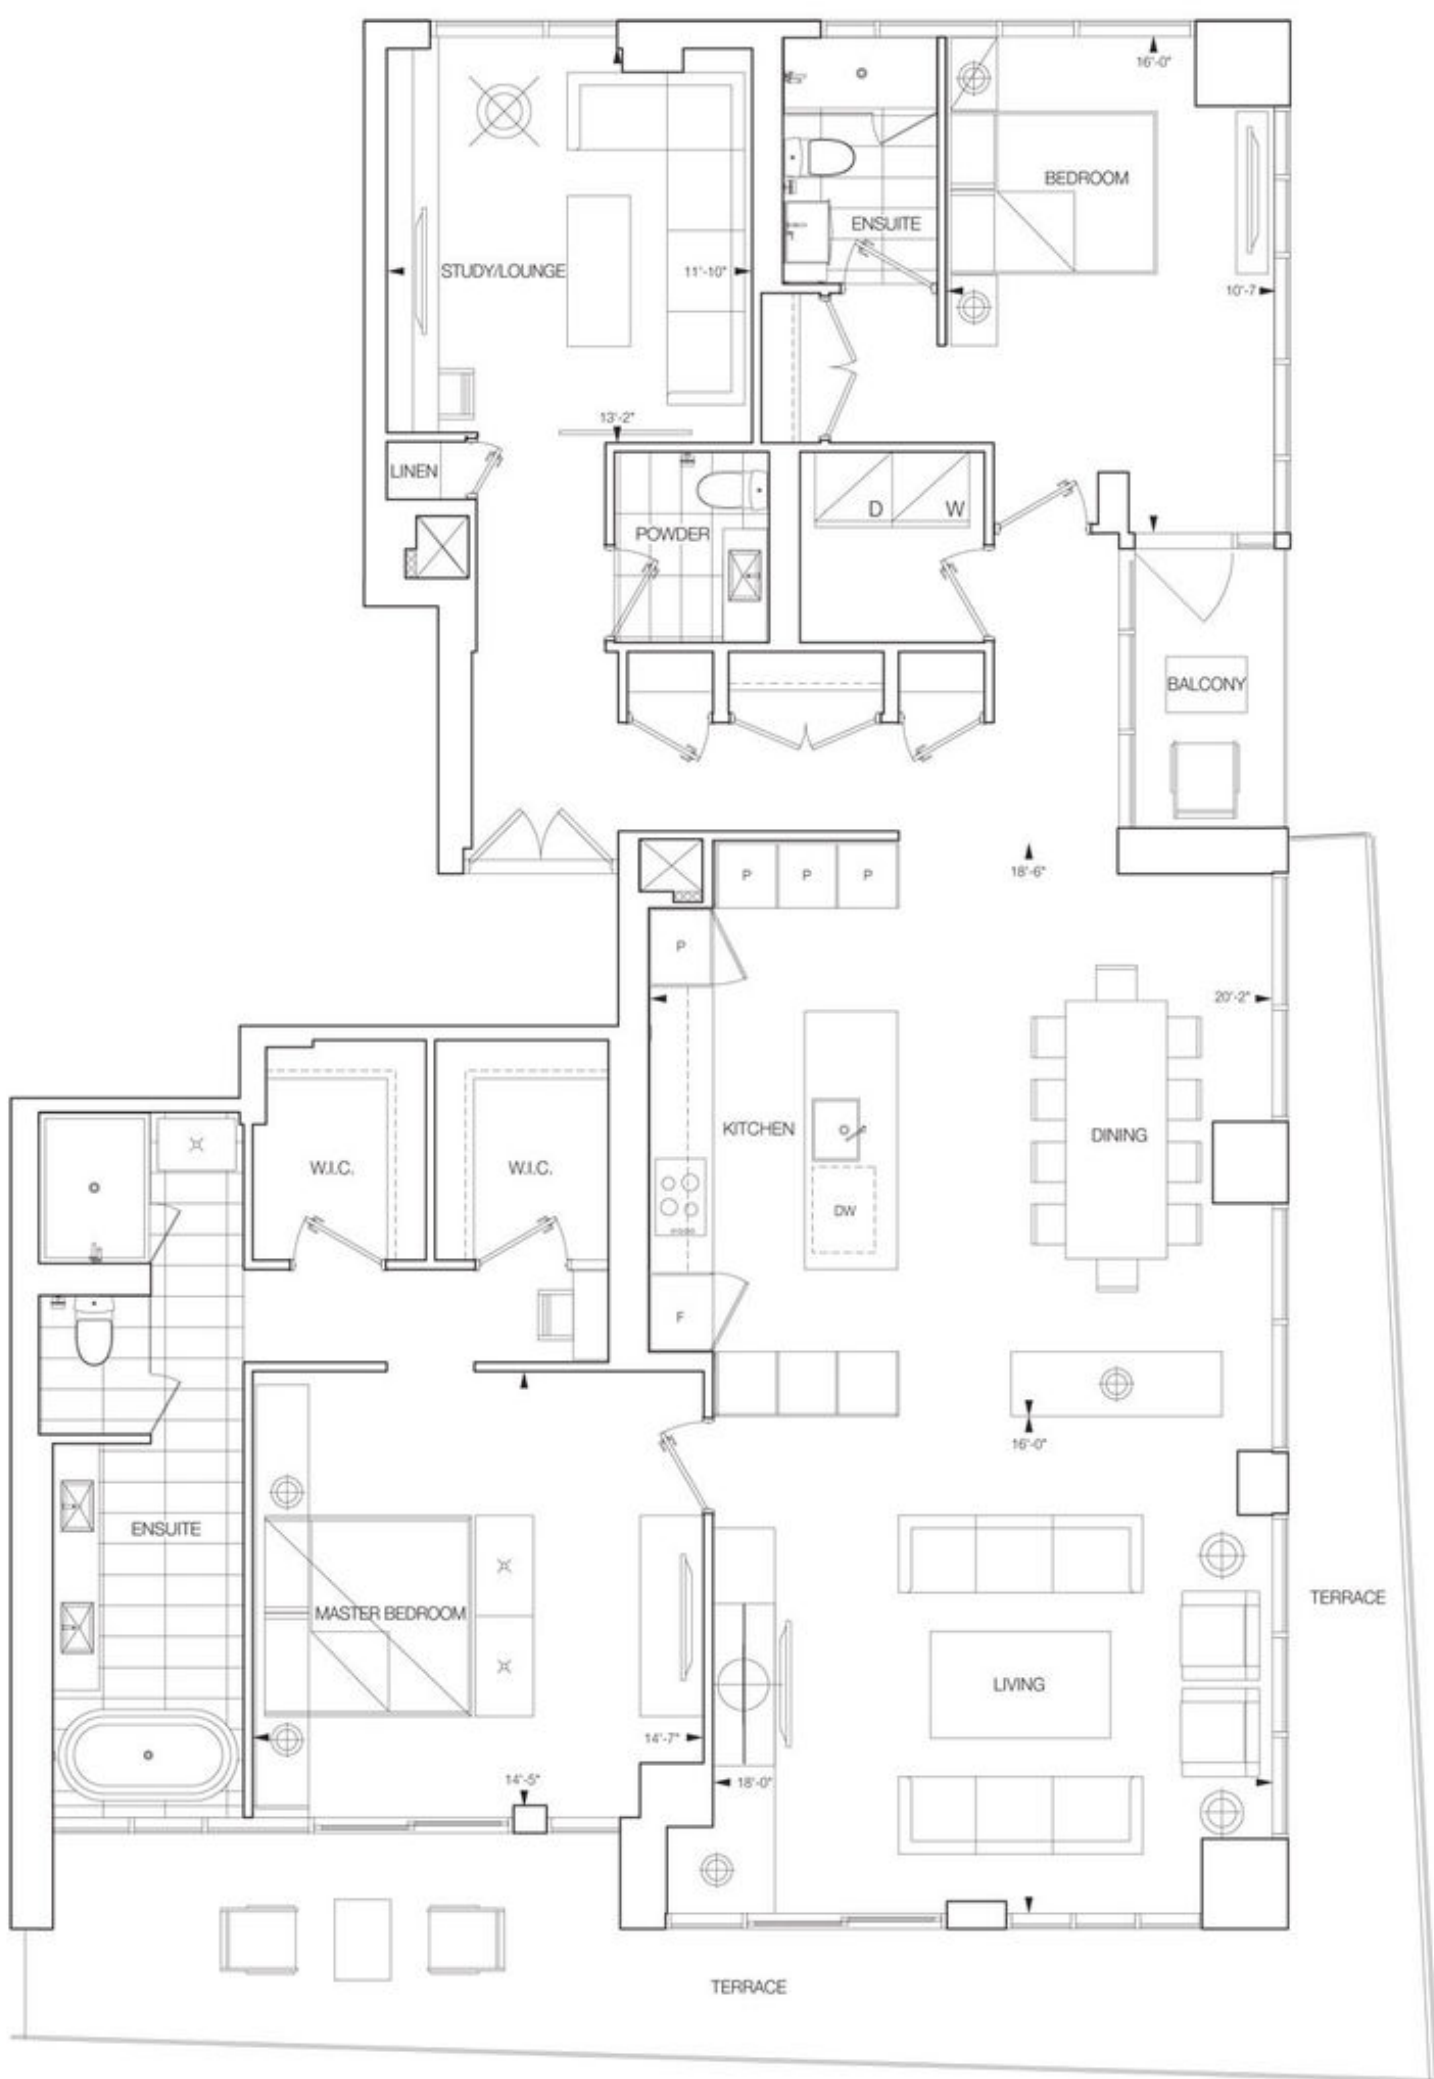

JULIET BALCONY

BALCONY

11'-3"

8'-1"

F

DINING

LIVING

BEDROOM

25'-11"

8'-8"

9'-3"

DW

D

W

SHELF

MASTER BEDROOM

10'-10"

3'-10"

FOYER

JULET BALCONY

BALCONY

TERRACE

JULIET BALCONY

11'-3"

MASTER BEDROOM

8'-5"

10'-8"

LIVING

B

B

DINING

DW