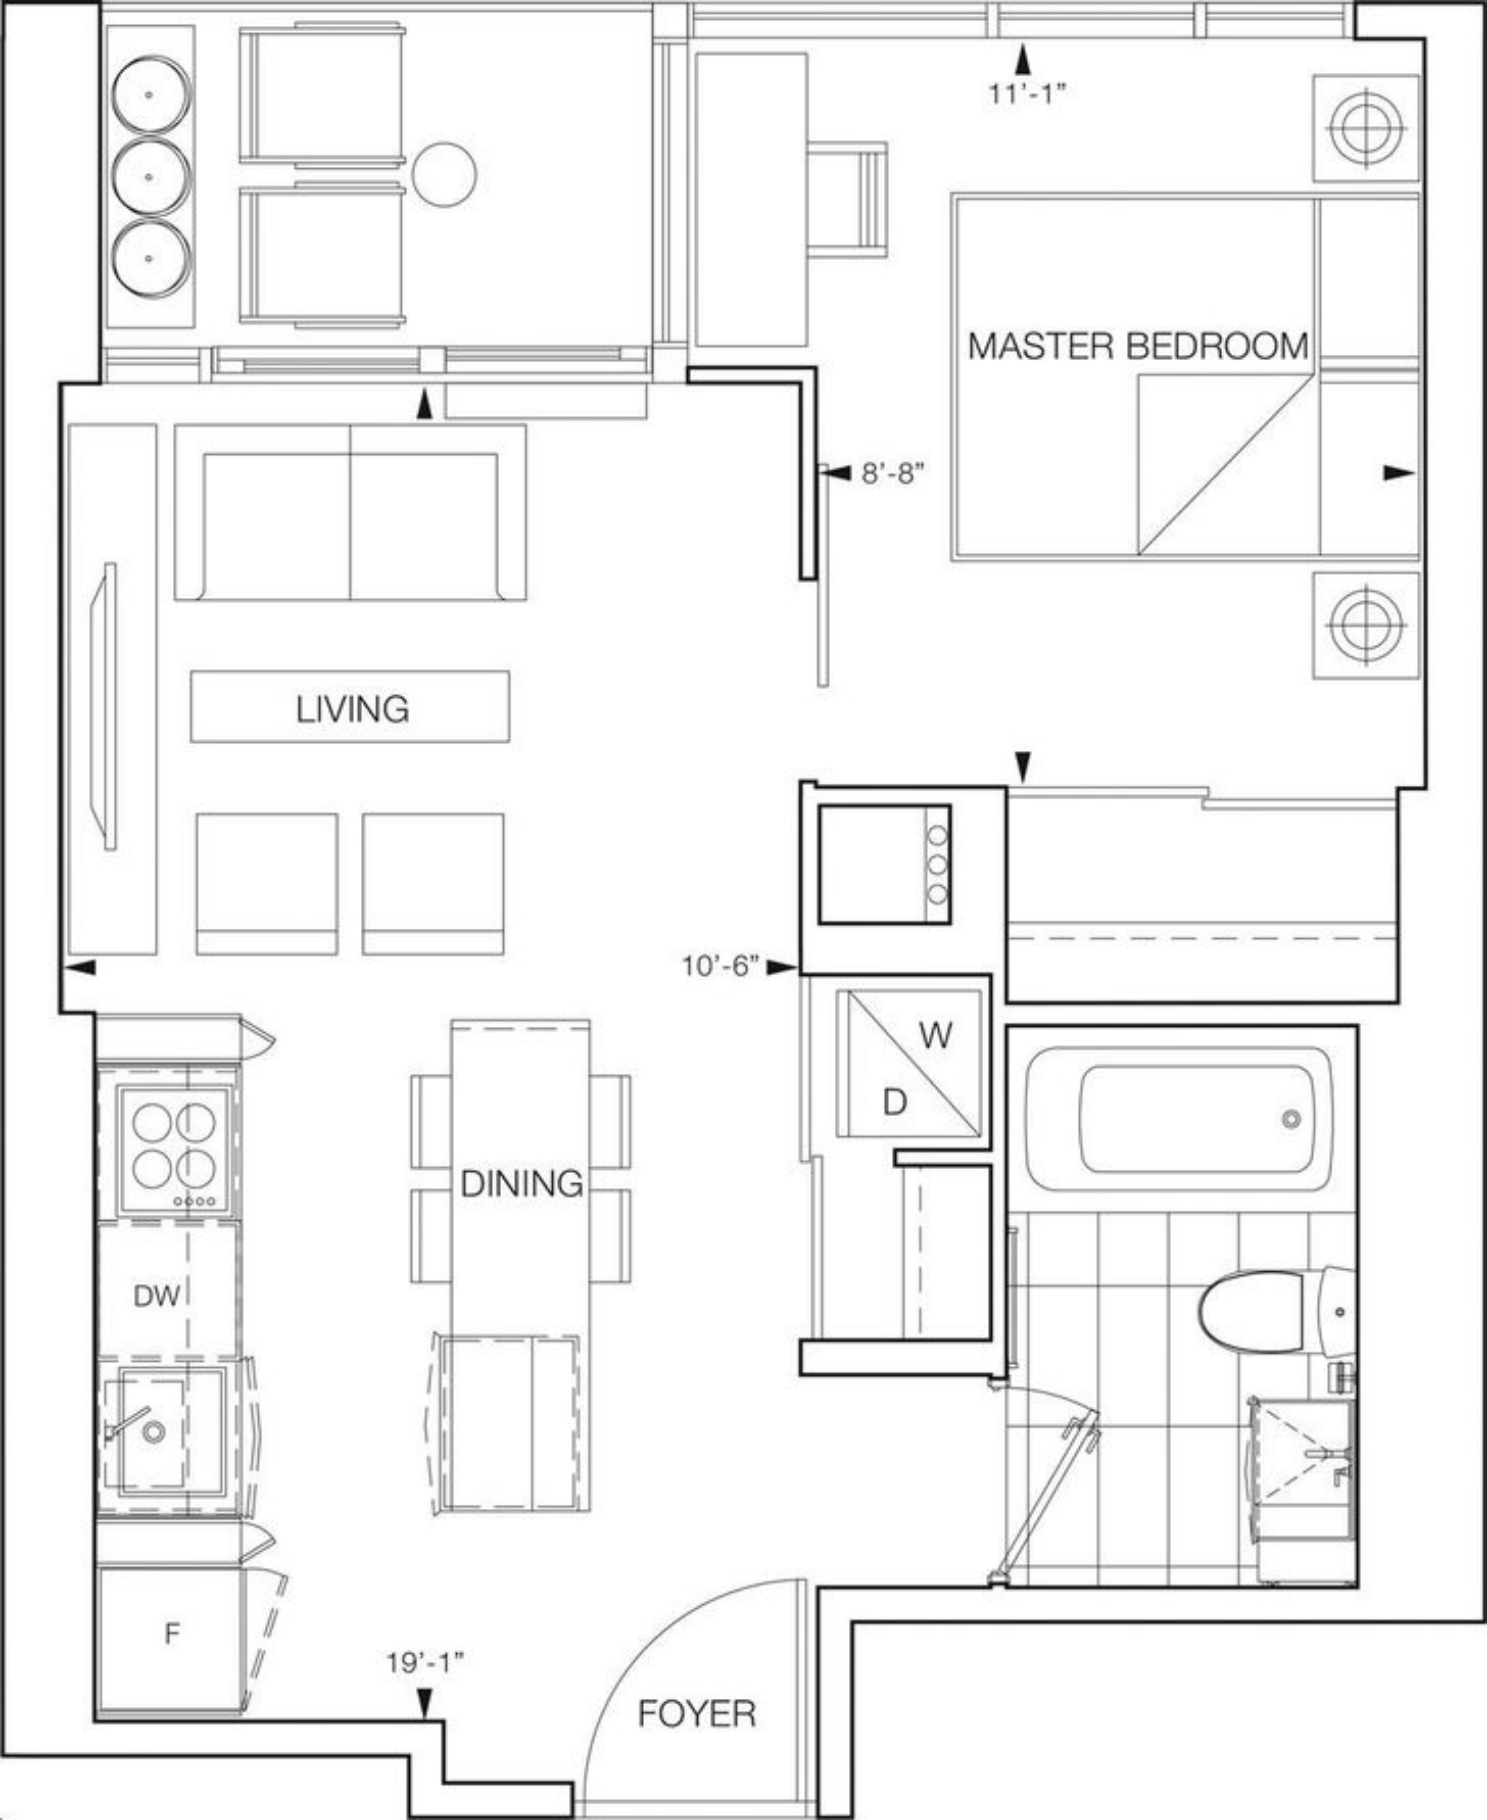

25'-11"

8'-8"

9'-3"

DW

D

W

SHELF

MASTER BEDROOM

JULIET BALCONY

21'-9"

10'-5"

LIVING

MASTER BEDROOM

DINING

10'-11"

8'-3"

DW

F

GLASS

7'-10"

BEDROOM

8'-7"

FOYER

W  
D

28'-9"

9'-10"

DINING

LIVING

DW

F

W

D