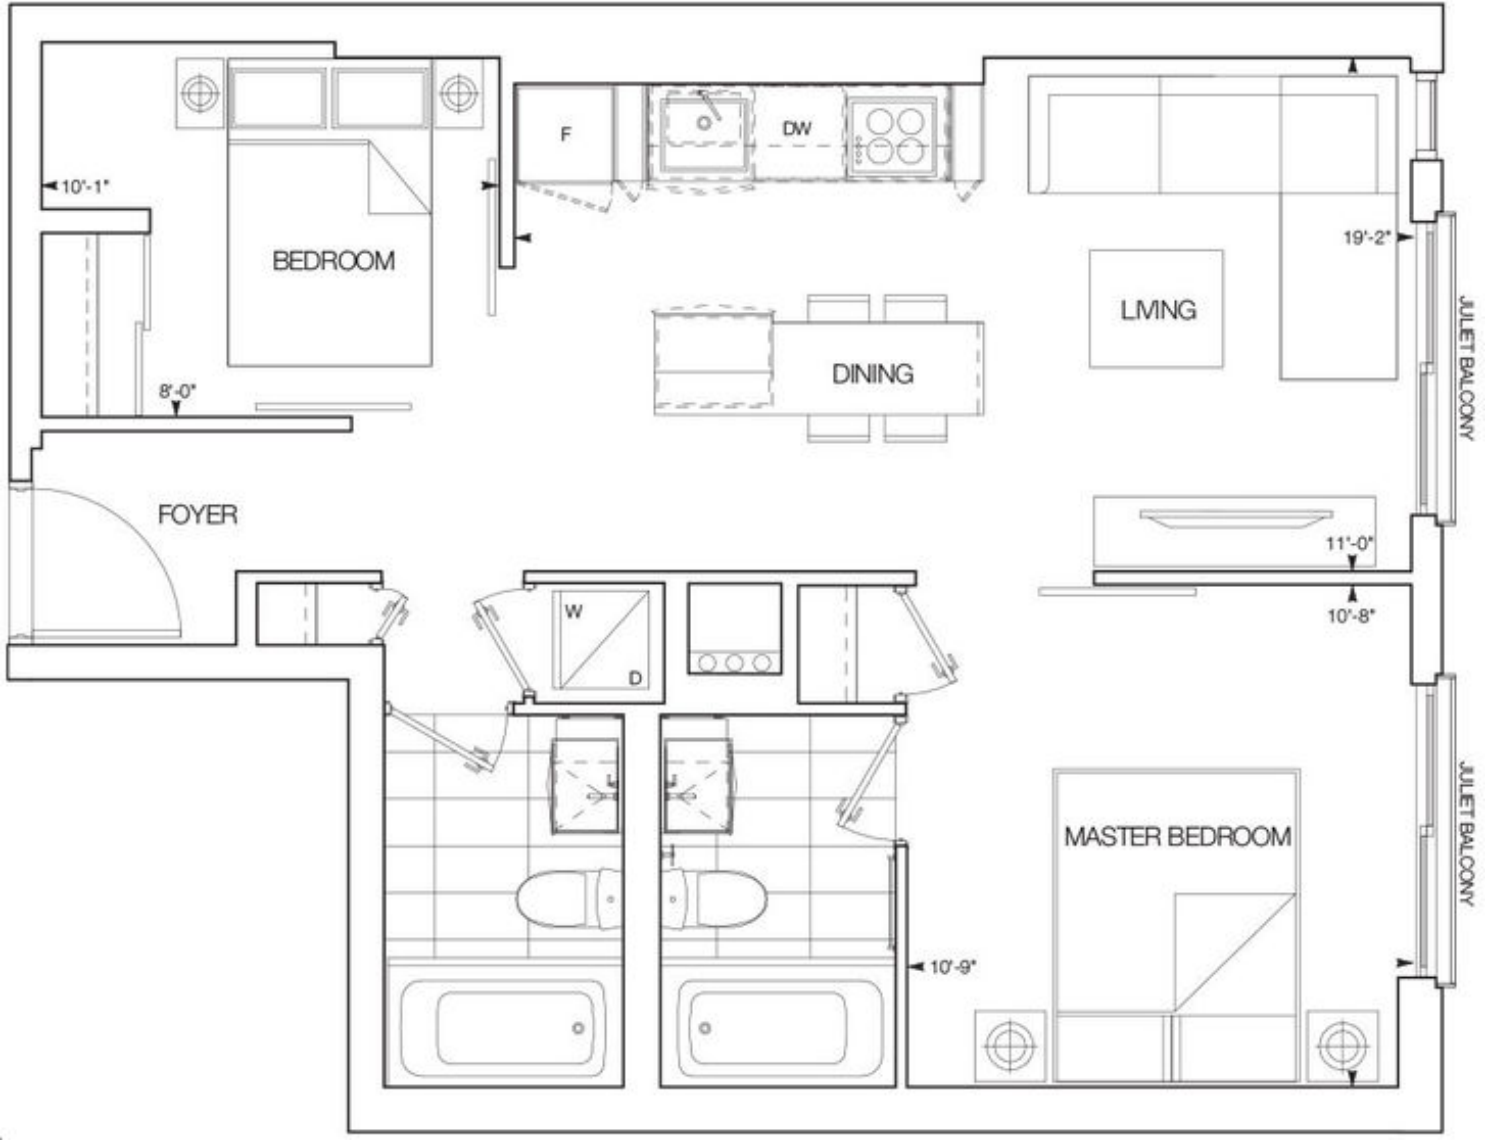

25'-11"

8'-8"

9'-3"

DW

D

W

SHELF

MASTER BEDROOM

10'-10"

3'-10"

FOYER

JULET BALCONY

BALCONY

TERRACE

JULIET BALCONY

11'-3"

MASTER BEDROOM

8'-5"

10'-8"

LIVING

B

B

DINING

DW

LIVING

DINING

DW

F

GLASS

BEDROOM

FOYER

12'-0"