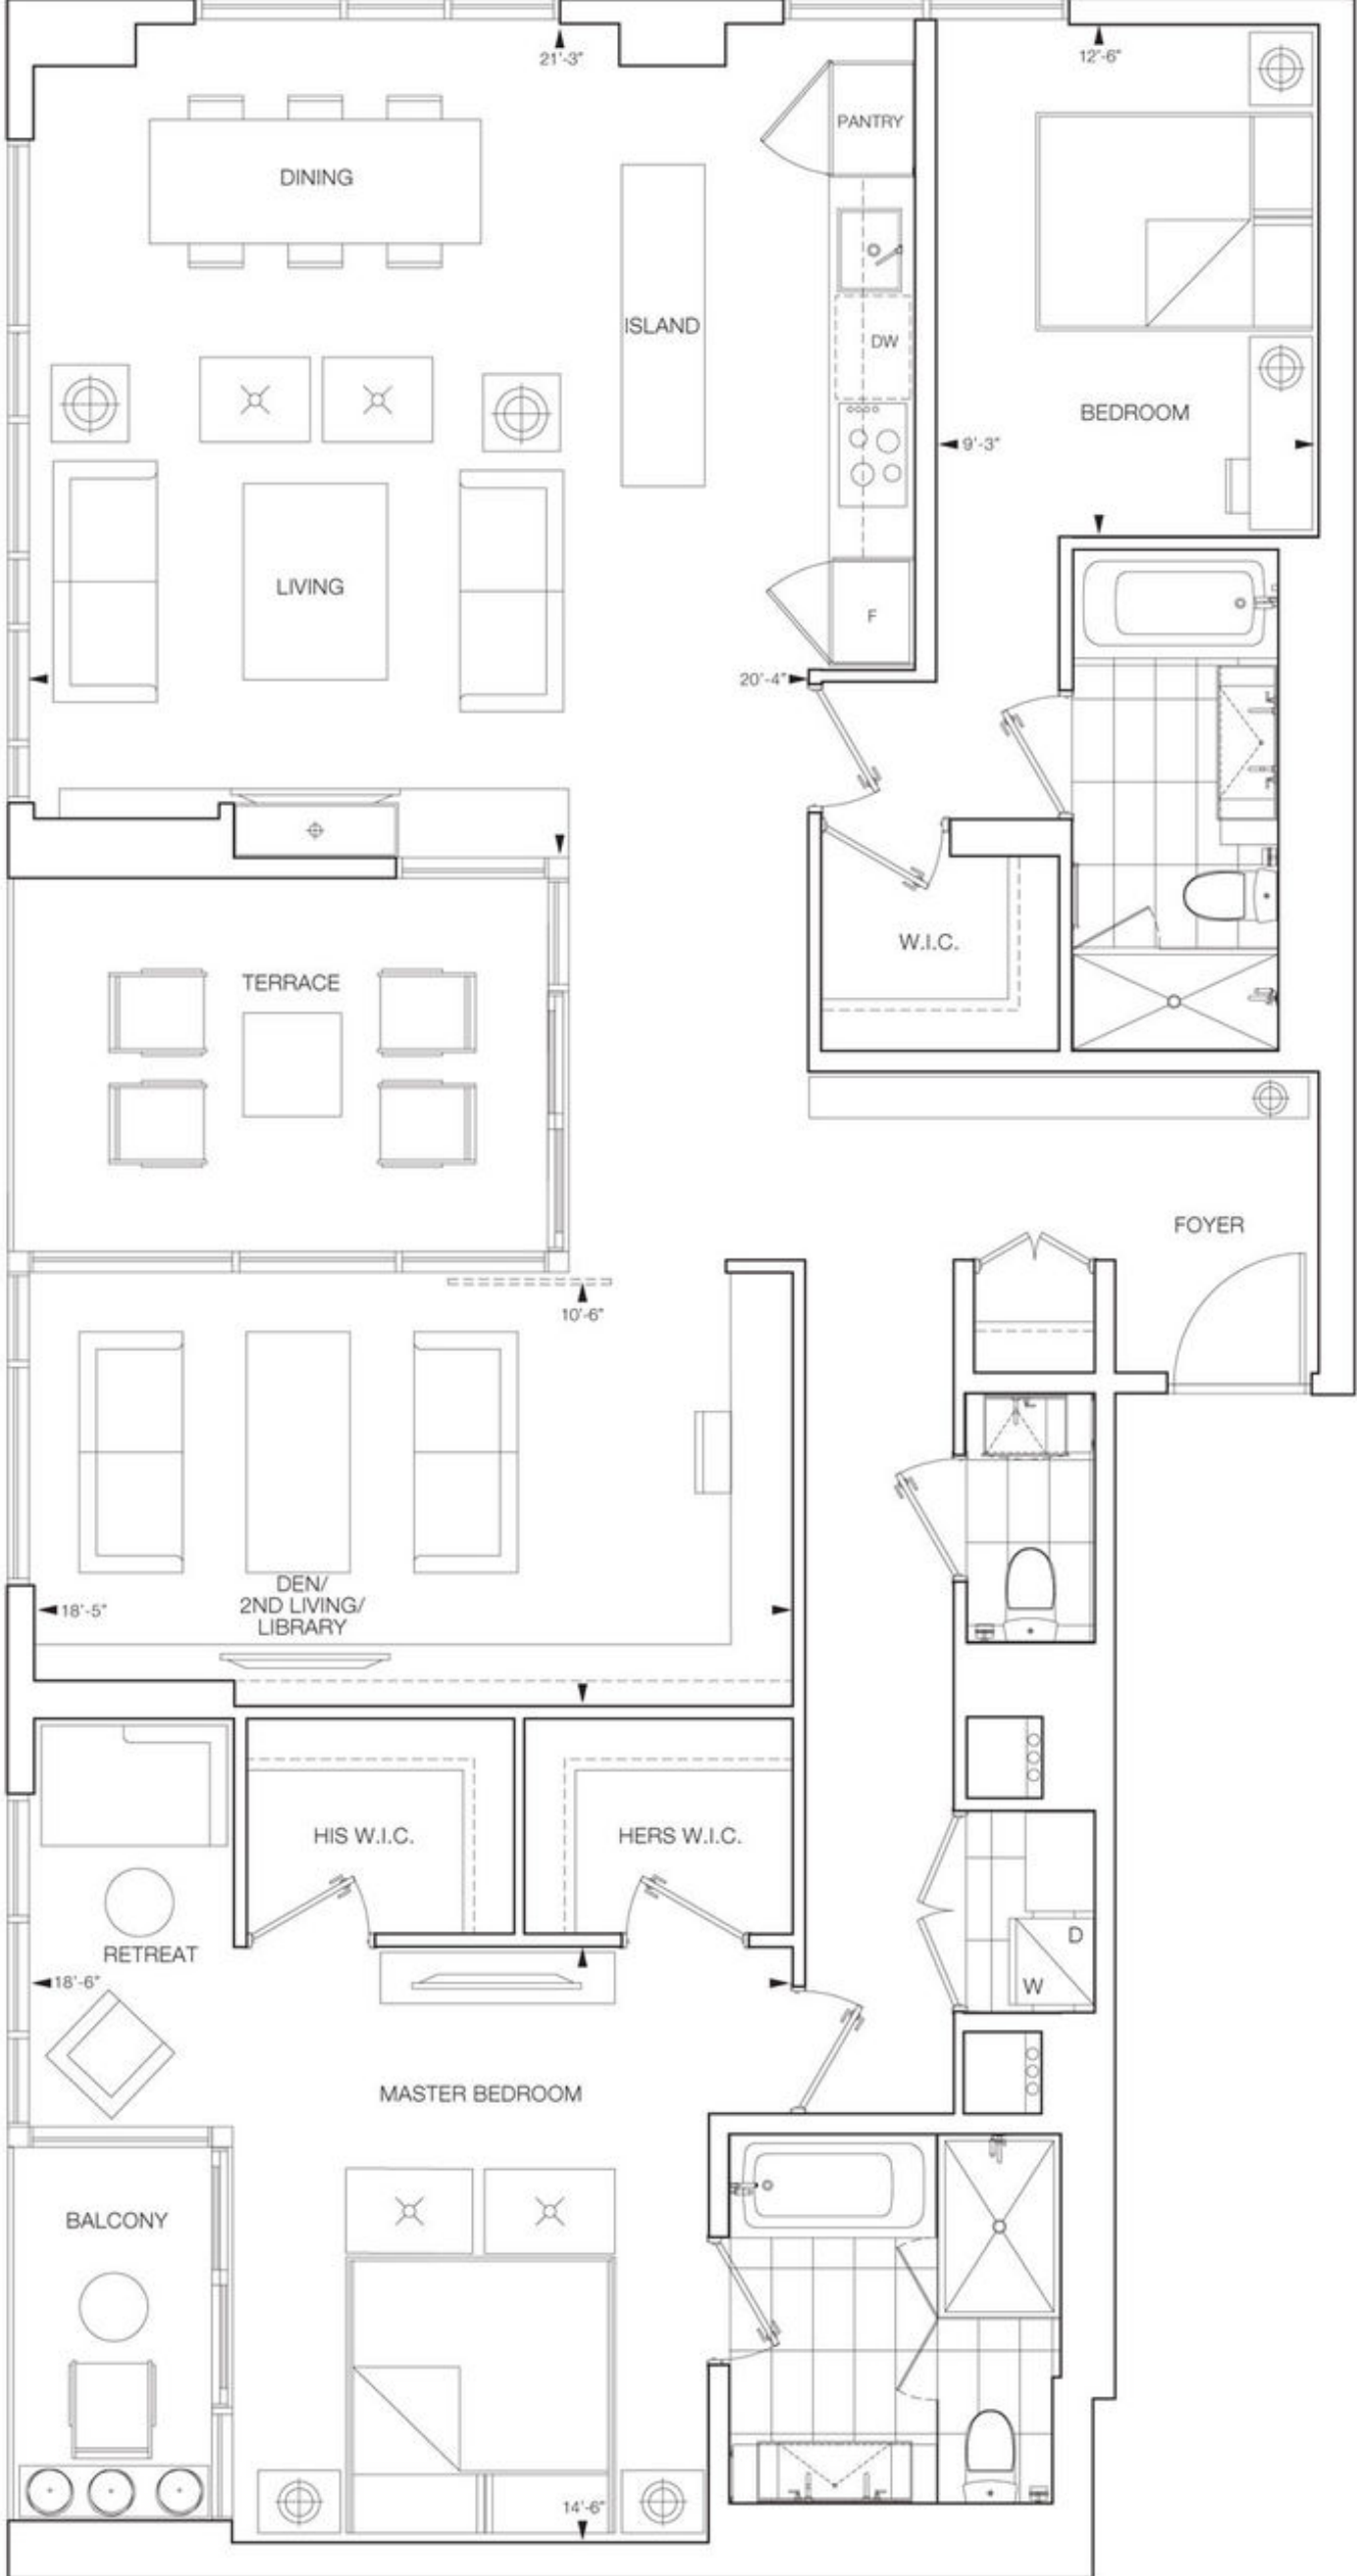

JULIET BALCONY

BALCONY

11'-3"

8'-1"

F

DINING

LIVING

BEDROOM

25'-11"

8'-8"

9'-3"

DW

D

W

SHELF

MASTER BEDROOM

10'-10"

3'-10"

FOYER

JULET BALCONY

BALCONY

TERRACE

JULIET BALCONY

11'-3"

MASTER BEDROOM

8'-5"

10'-8"

LIVING

B

B

DINING

DW