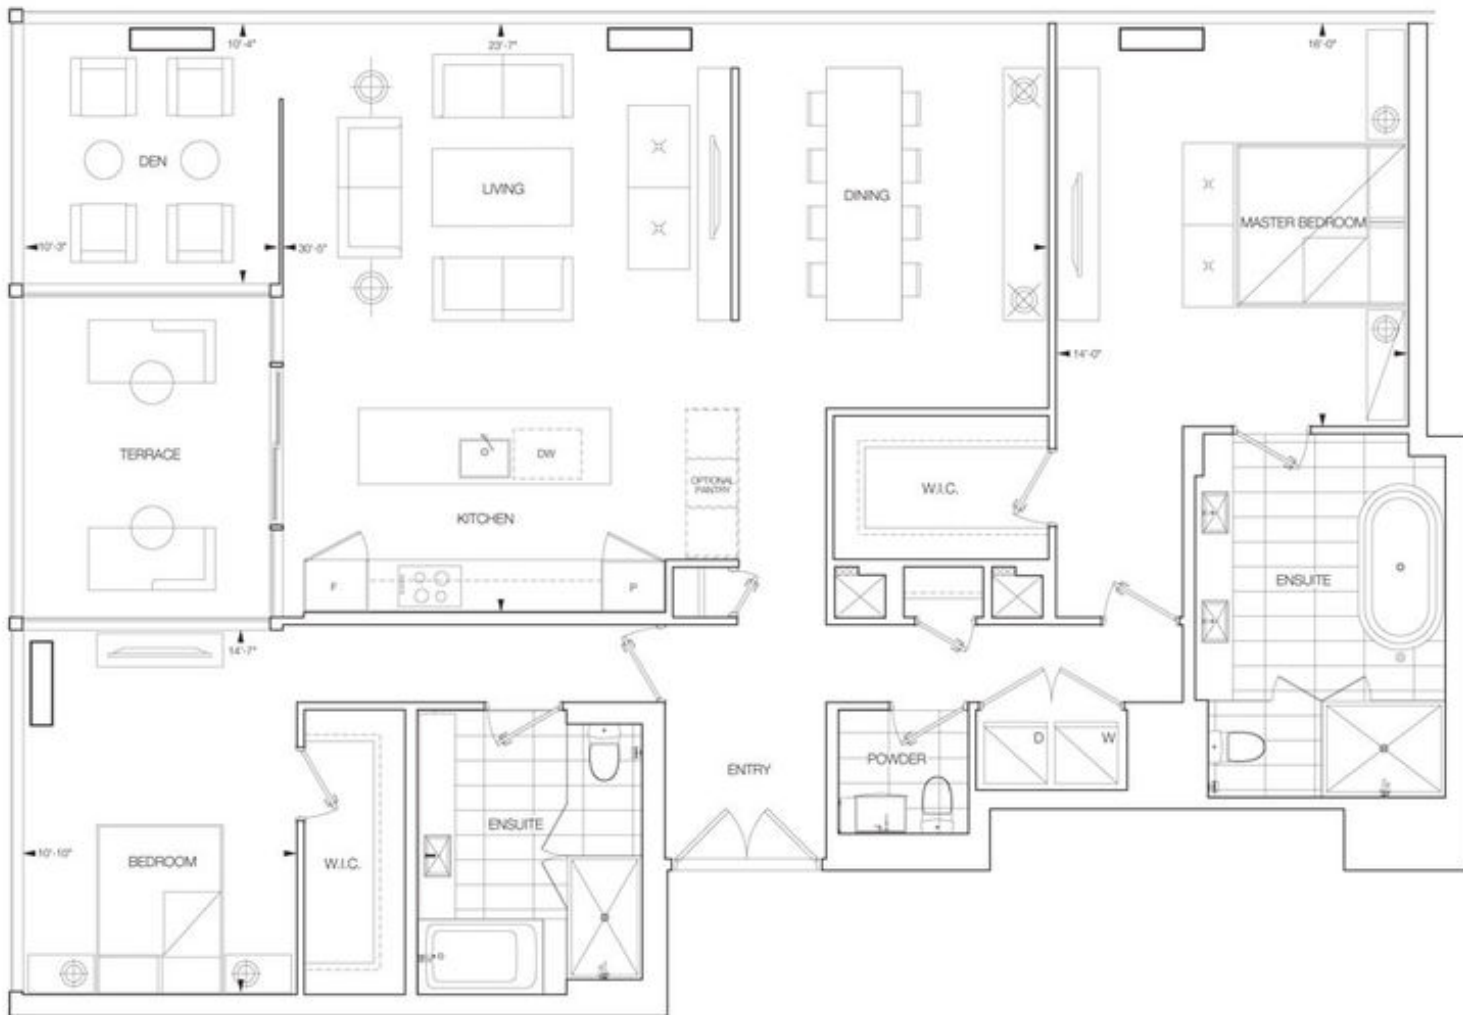

25'-11"

8'-8"

9'-3"

DW

D

W

SHELF

MASTER BEDROOM

MASTER BEDROOM

8'-5"

10'-8"

LIVING

B

B

DINING

DW

JULIET BALCONY

21'-9"

10'-5"

LIVING

MASTER BEDROOM

DINING

10'-11"

8'-3"

28'-9"

9'-10"

DINING

LIVING

DW

F

W

D