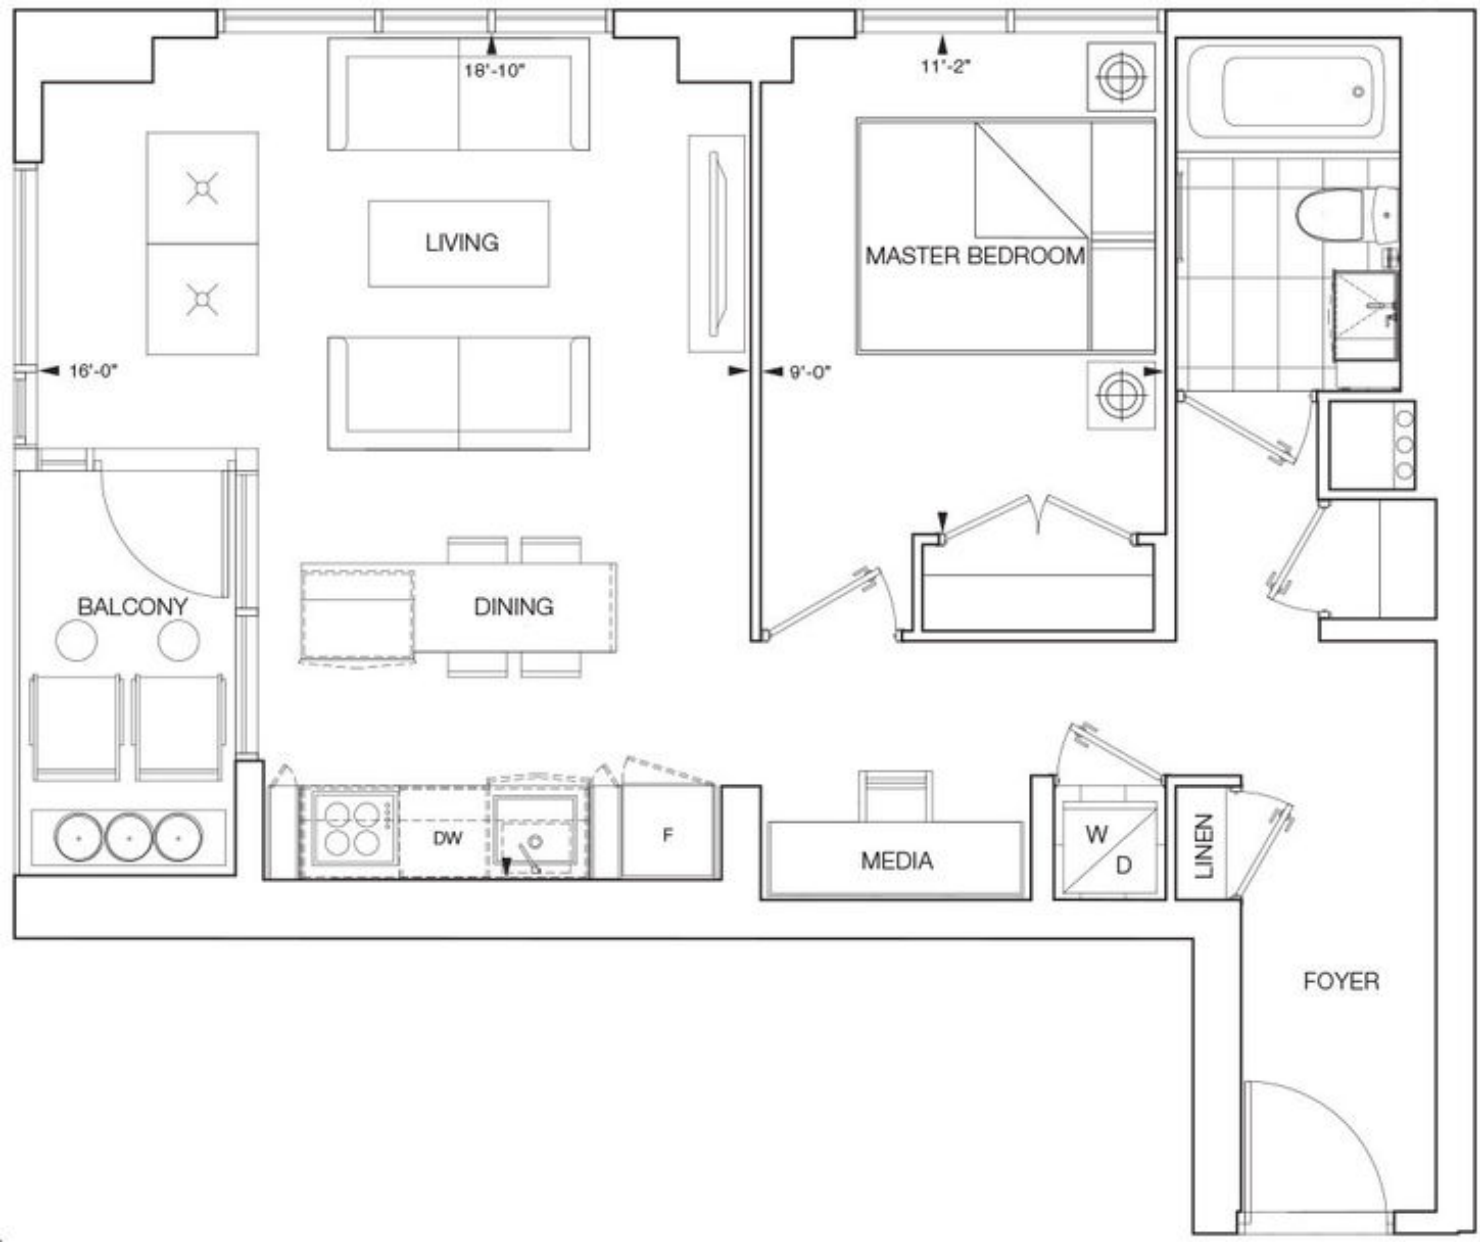

25'-11"

8'-8"

9'-3"

DW

D

W

SHELF

MASTER BEDROOM

JULIET BALCONY

21'-9"

10'-5"

LIVING

MASTER BEDROOM

DINING

10'-11"

8'-3"

DW

F

GLASS

7'-10"

BEDROOM

8'-7"

FOYER

W  
D

28'-9"

9'-10"

DINING

LIVING

DW

F

W

D