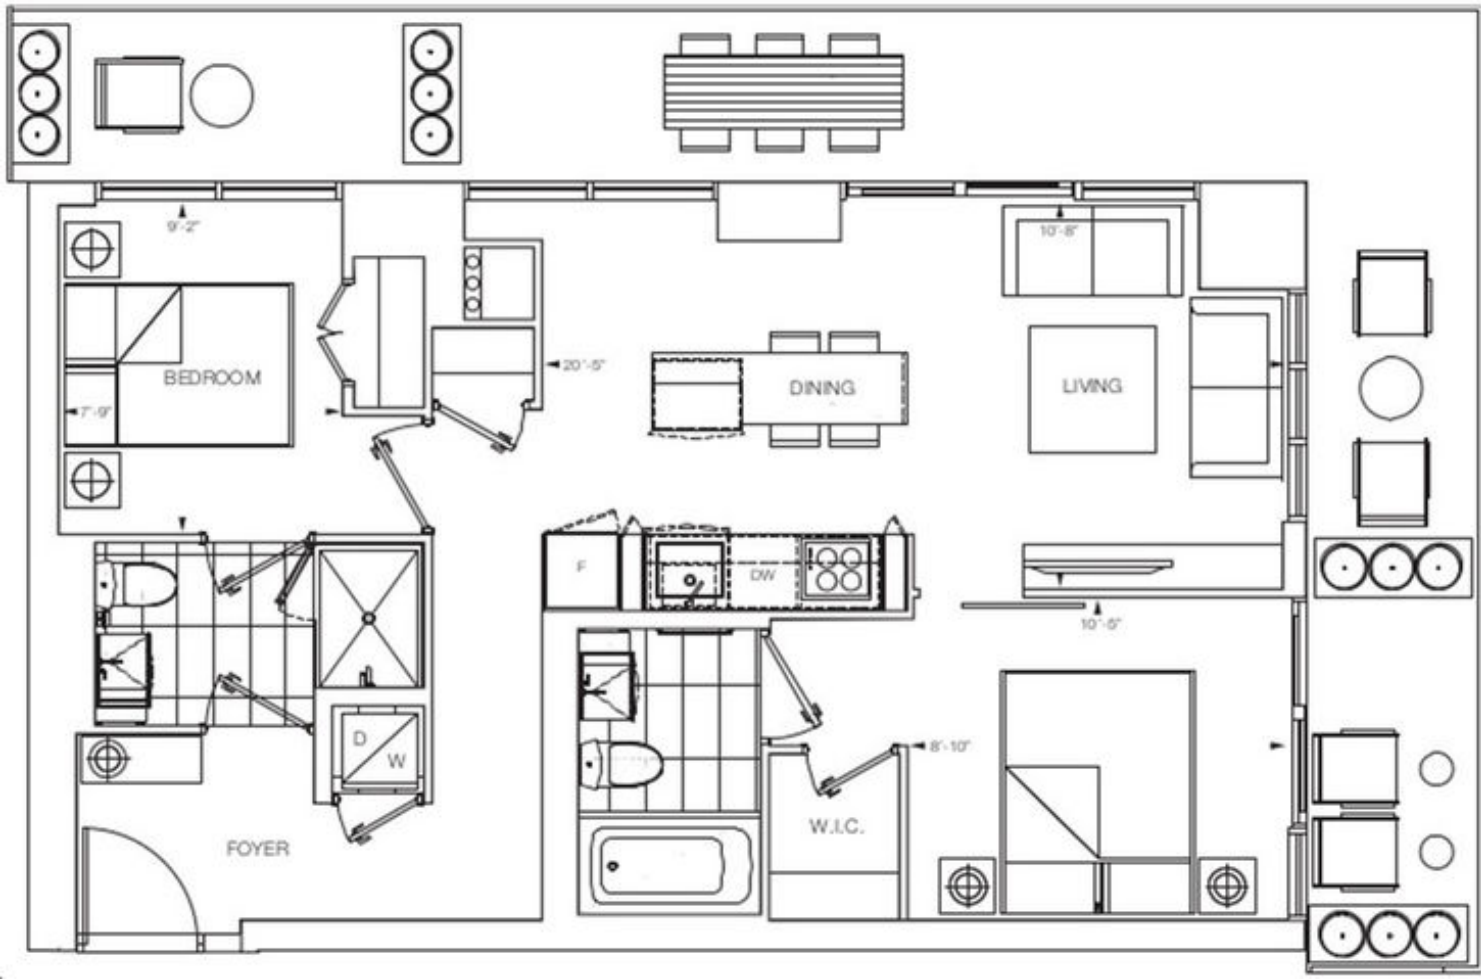

JULIET BALCONY

BALCONY

11'-3"

8'-1"

F

DINING

LIVING

BEDROOM

25'-11"

8'-8"

9'-3"

DW

D

W

SHELF

MASTER BEDROOM

10'-10"

3'-10"

FOYER

JULET BALCONY

BALCONY

TERRACE

JULIET BALCONY

11'-3"

MASTER BEDROOM

8'-5"

10'-8"

LIVING

B

B

DINING

DW