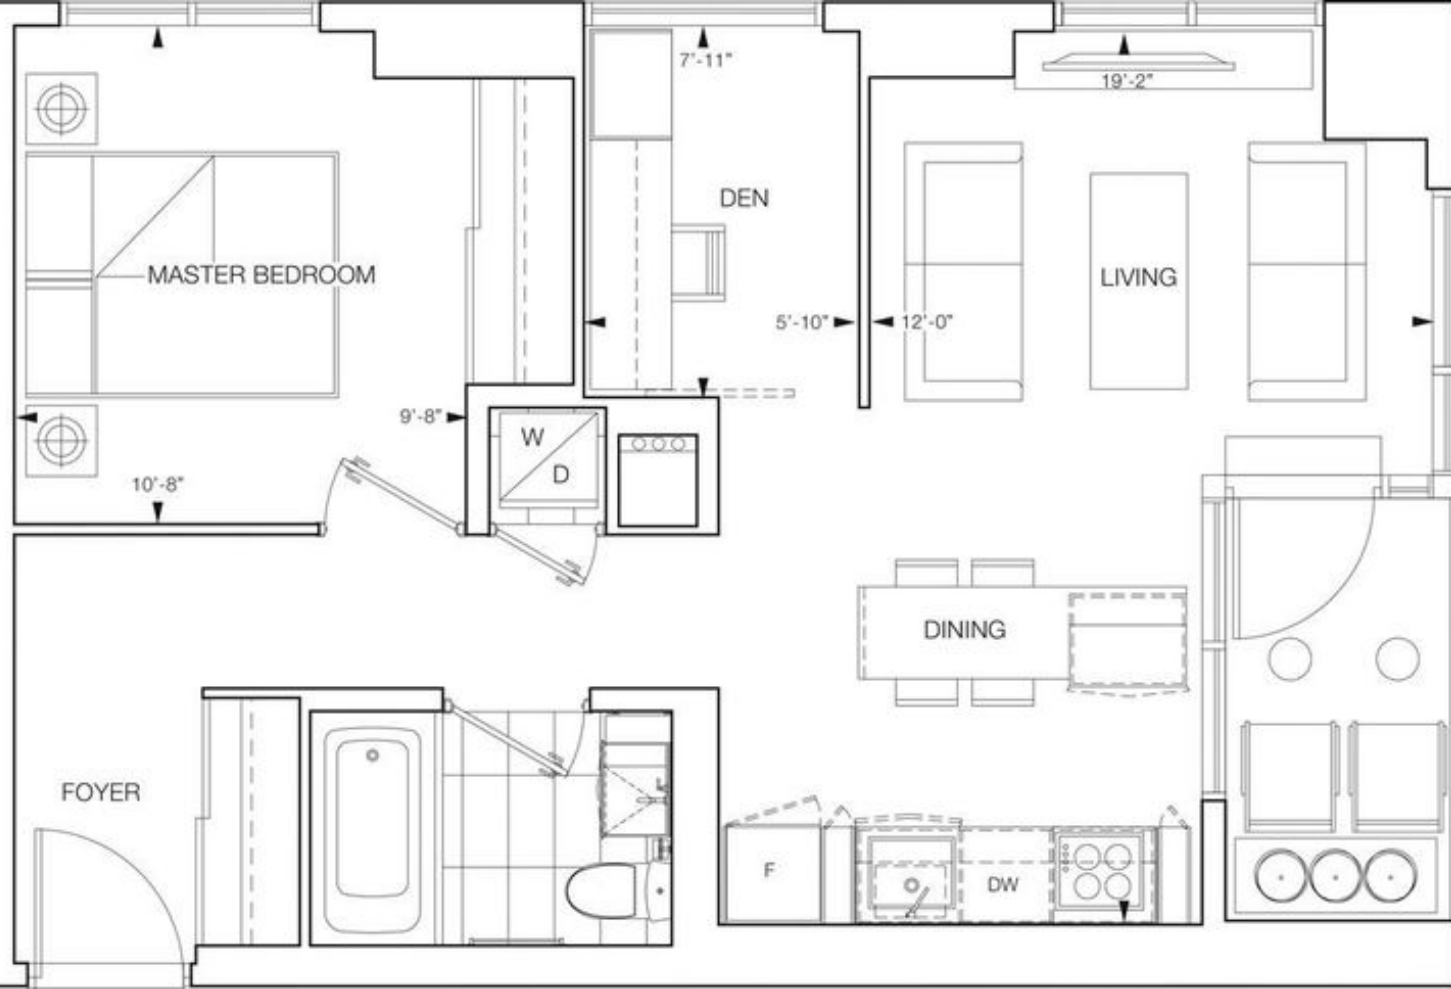

25'-11"

8'-8"

9'-3"

DW

D

W

SHELF

MASTER BEDROOM

10'-10"

3'-10"

FOYER

JULET BALCONY

BALCONY

TERRACE

JULIET BALCONY

11'-3"

MASTER BEDROOM

8'-5"

10'-8"

LIVING

B

B

DINING

DW

LIVING

DINING

DW

F

GLASS

BEDROOM

FOYER

12'-0"