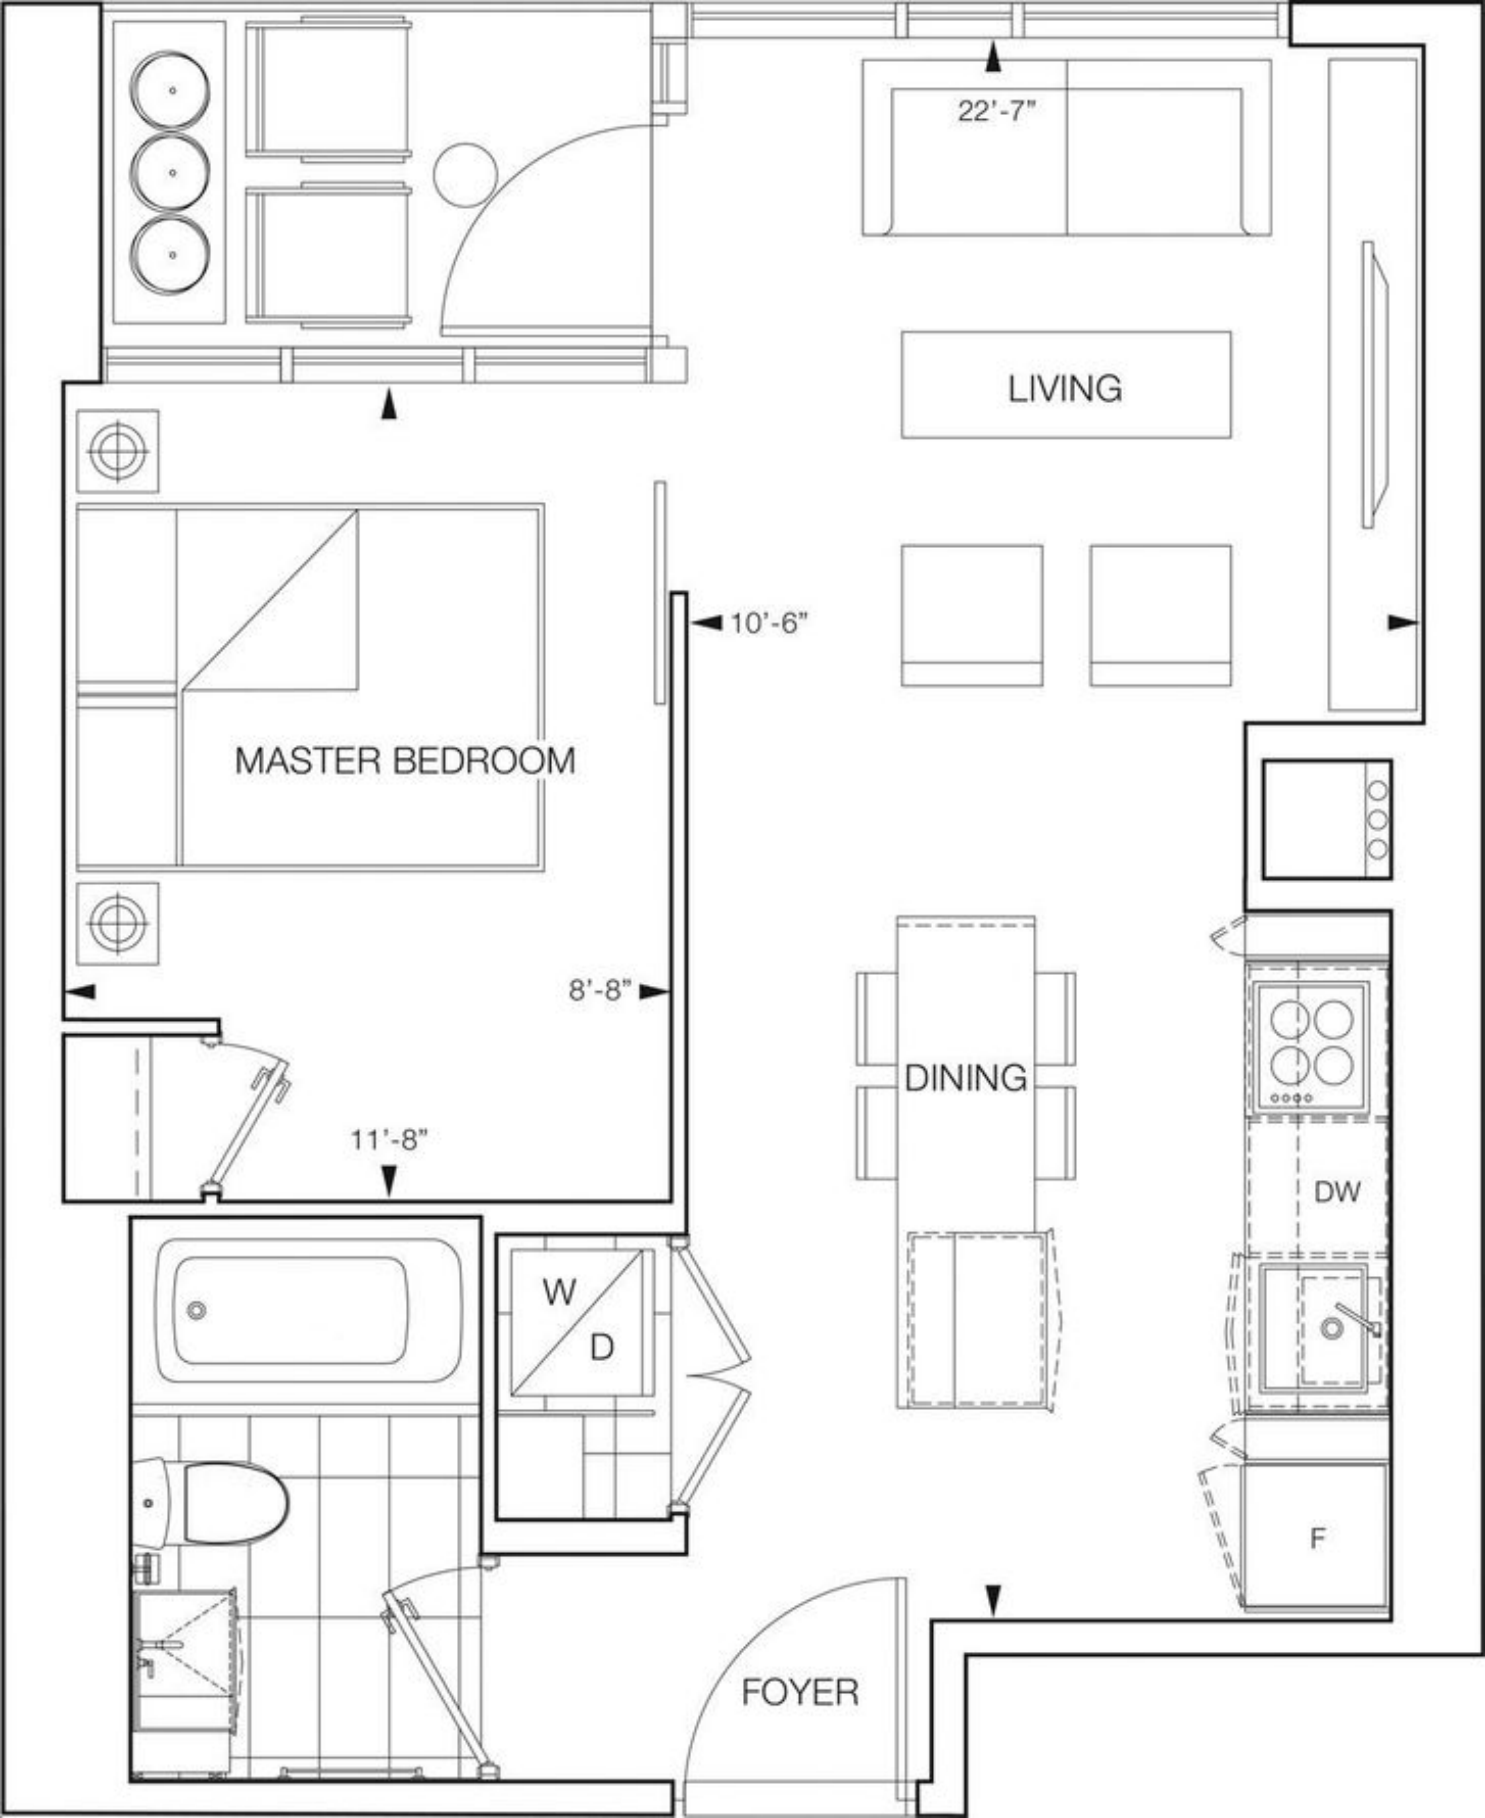

25'-11"

8'-8"

9'-3"

DW

D

W

SHELF

MASTER BEDROOM

MASTER BEDROOM

8'-5"

10'-8"

LIVING

B

B

DINING

DW

JULIET BALCONY

21'-9"

10'-5"

LIVING

MASTER BEDROOM

DINING

10'-11"

8'-3"

28'-9"

9'-10"

DINING

LIVING

DW

F

W

D