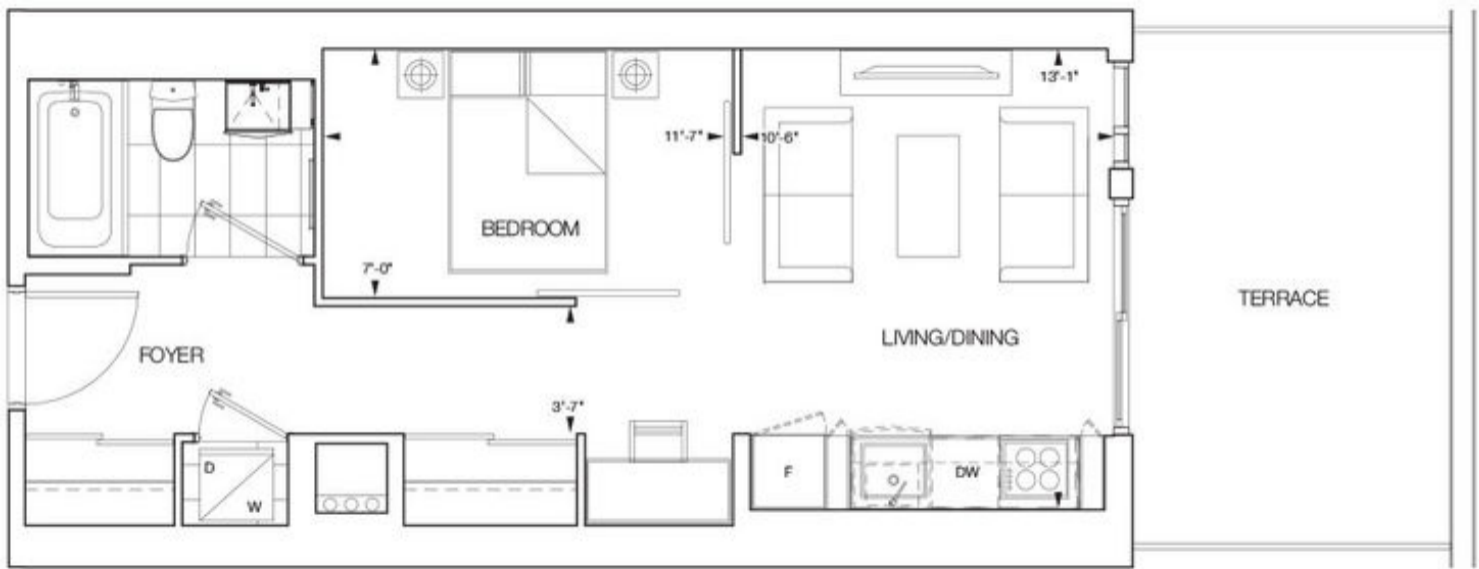

MASTER BEDROOM

8'-5"

10'-8"

LIVING

B

B

DINING

DW

F

22'-4" GLASS

8'-0"

BEDROOM

8'-9"

FOYER

JULIET BALCONY

MASTER BEDROOM

LIVING

DINING

DW

F

GLASS

BEDROOM

FOYER

12'-0"

8'-0"

10'-4"

22'-2"

8'-2"

8'-5"

B

B

W